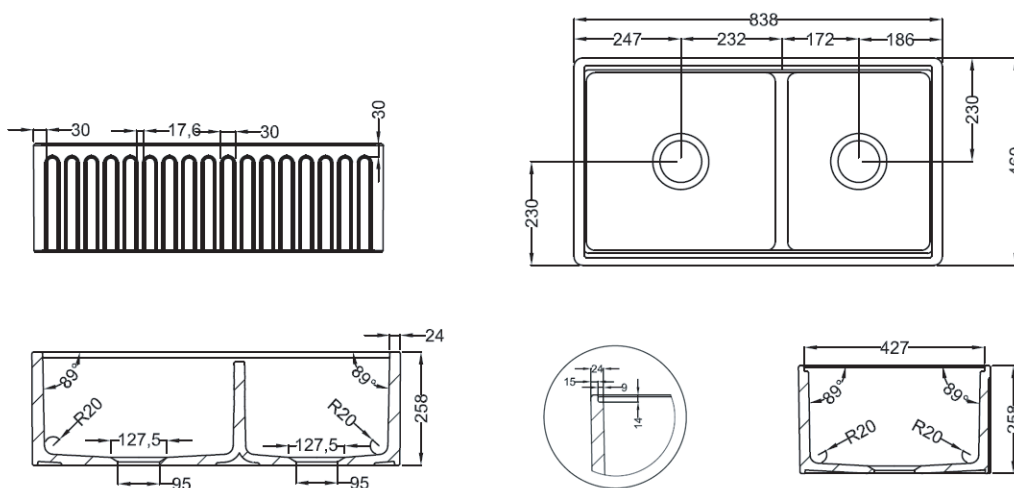

WARRANTY

Residential & Commercial Use (Years)	30
Spare Parts & Labour (Years)	1

Please refer to Memo Warranty Page for full Terms and Conditions

Sinks must be installed using a cutout template. No responsibility will be taken for damage that occurs where a template has not been used.