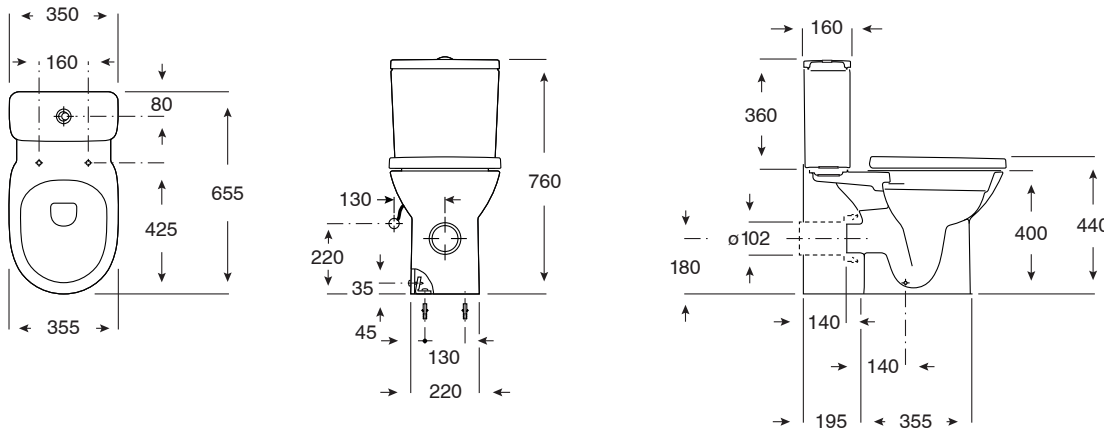

## Roca Debba Rimless Close Coupled P Trap Bottom Inlet Toilet Suite (4 Star)

1831008

SPECIFICATIONS	
Recommended Use	Residential;Commercial
Rim Configuration	Rimless
Pan Outlet Type	P Trap
Pan Material	Vitreous China
Pan Weight (kg)	21
Toilet Seat Type	Soft Close;Quick Release
Toilet Seat Material	Urea
WARRANTY	
Residential & Commercial Use (Years)	25
Spare Parts & Labour (Years)	1
<i>Please refer to Roca Warranty page for full Terms and Conditions</i>	

Dimensions are nominal measurements only.