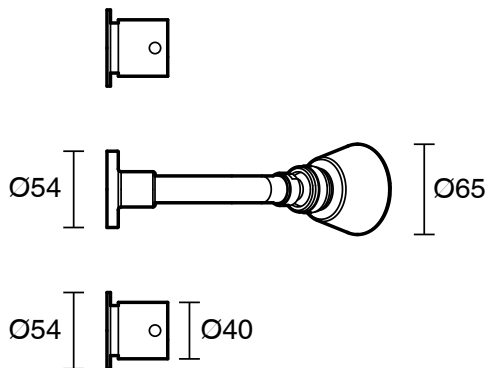

SUSSEX

Scala Shower Set Chrome (3 Star) Lead Free

52264

SPECIFICATIONS	
Recommended Use	Residential;Commercial
Colour Finish	Polished Chrome
Primary Material	Lead Free Brass
Recommended Pressure Range	150 - 500 kPa as per AS3500
Max Continuous Working Temperature (deg C)	65
Min Continuous Working Temperature (deg C)	1
WARRANTY	
Residential Use (Years)	40
Commercial Use (Years)	10

Please refer to Sussex Warranty page for full Terms and Conditions

Dimensions are nominal measurements only.

CLEANING RECOMMENDATIONS:

We recommend the use of soapy water or approved cleaners. This product should not be cleaned with abrasive materials. Damage caused by any improper treatment is not covered by the product warranty. Refer to Warranty Conditions

Disclaimer: Products in this specification manual must by regulation be installed by licensed and registered trade people. The manufacturer/distributor reserves the right to vary specifications or delete models from their range without prior notification. Dimensions are nominal measurements only. Dimensions and set-outs listed are correct at time of publication however the manufacturer/distributor takes no responsibility for printing errors.

Published 12/05/2026

To see the complete Sussex range go to www.reece.com.au