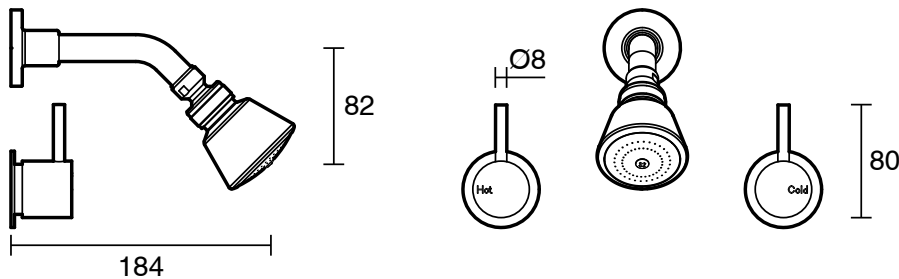

SUSSEX

Scala Shower Set Chrome (3 Star) Lead Free

52264

SPECIFICATIONS	
Recommended Use	Residential;Commercial
Colour Finish	Polished Chrome
Primary Material	Lead Free Brass
Recommended Pressure Range	150 - 500 kPa as per AS3500
Max Continuous Working Temperature (deg C)	65
Min Continuous Working Temperature (deg C)	1
WARRANTY	
Residential Use (Years)	40
Commercial Use (Years)	10

Please refer to Sussex Warranty page for full Terms and Conditions

Dimensions are nominal measurements only.

CLEANING RECOMMENDATIONS:

We recommend the use of soapy water or approved cleaners. This product should not be cleaned with abrasive materials. Damage caused by any improper treatment is not covered by the product warranty. Refer to Warranty Conditions

Disclaimer: Products in this specification manual must by regulation be installed by licensed and registered trade people. The manufacturer/distributor reserves the right to vary specifications or delete models from their range without prior notification. Dimensions are nominal measurements only. Dimensions and set-outs listed are correct at time of publication however the manufacturer/distributor takes no responsibility for printing errors.

Published 12/05/2026

To see the complete Sussex range go to www.reece.com.au