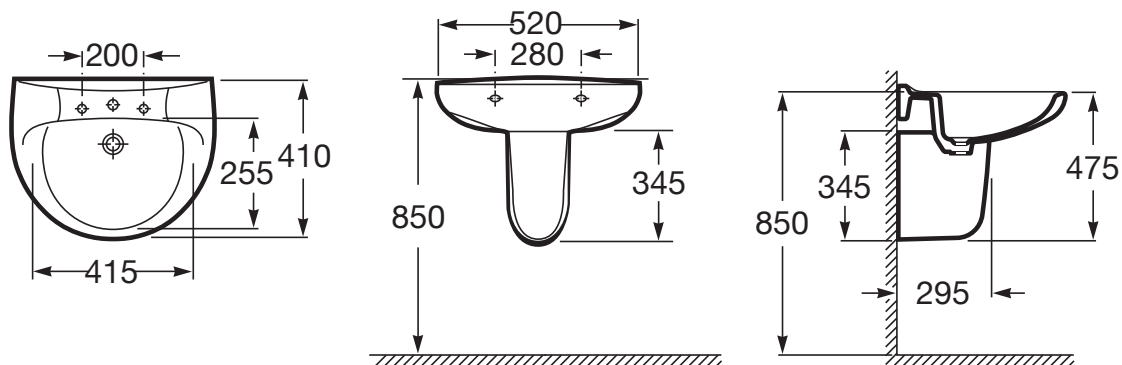

Dimensions are nominal measurements only.

CLEANING RECOMMENDATIONS:

We recommend the use of soapy water or approved cleaners. This product should not be cleaned with abrasive materials. Damage caused by any improper treatment is not covered by the product warranty. Refer to Warranty Conditions

Disclaimer: Products in this specification manual must by regulation be installed by licensed and registered trade people. The manufacturer/distributor reserves the right to vary specifications or delete models from their range without prior notification. Dimensions are nominal measurements only. Dimensions and set-outs listed are correct at time of publication however the manufacturer/distributor takes no responsibility for printing errors.

Published 19/05/2026

To see the complete Roca range go to
www.reece.com.au