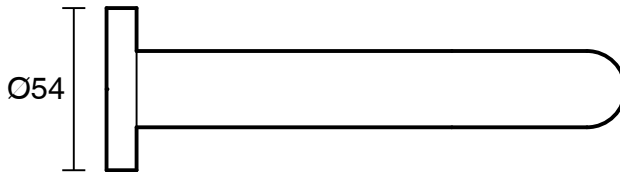

SUSSEX

Scala 25 Curved Bath Outlet 160mm PVD Brushed Gunmetal Lead Free

51039

SPECIFICATIONS	
Recommended Use	Residential;Commercial
Colour Finish	Brushed Gunmetal
Primary Material	Lead Free Brass
Recommended Pressure Range	150 - 500 kPa as per AS3500
Max Continuous Working Temperature (deg C)	65
Min Continuous Working Temperature (deg C)	1
WARRANTY	
Residential Use (Years)	40
Commercial Use (Years)	10
<i>Please refer to Sussex Warranty page for full Terms and Conditions</i>	