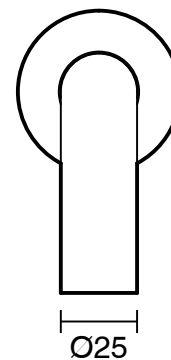

SUSSEX

Scala 25 Curved Bath Outlet 160mm PVD Brushed Gunmetal Lead Free

51039

SPECIFICATIONS	
Recommended Use	Residential;Commercial
Colour Finish	Brushed Gunmetal
Primary Material	Lead Free Brass
Recommended Pressure Range	150 - 500 kPa as per AS3500
Max Continuous Working Temperature (deg C)	65
Min Continuous Working Temperature (deg C)	1
WARRANTY	
Residential Use (Years)	40
Commercial Use (Years)	10
<i>Please refer to Sussex Warranty page for full Terms and Conditions</i>	