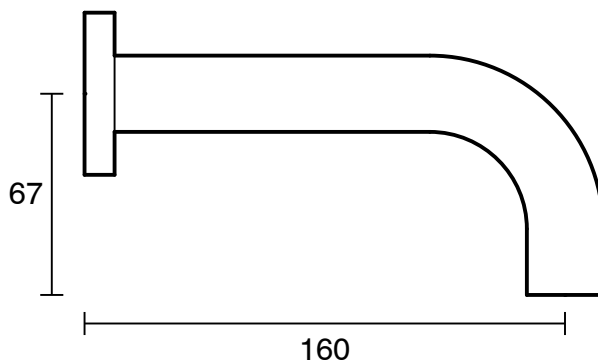

SUSSEX

Scala 25 Curved Bath Outlet 160mm PVD Brushed Gunmetal Lead Free

51039

SPECIFICATIONS	
Recommended Use	Residential;Commercial
Colour Finish	Brushed Gunmetal
Primary Material	Lead Free Brass
Recommended Pressure Range	150 - 500 kPa as per AS3500
Max Continuous Working Temperature (deg C)	65
Min Continuous Working Temperature (deg C)	1
WARRANTY	
Residential Use (Years)	40
Commercial Use (Years)	10
<i>Please refer to Sussex Warranty page for full Terms and Conditions</i>	