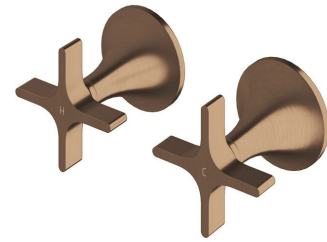

SUSSEX

Sussex Oria Cross Handle Wall Top Assembly PVD Brushed Bronze Lead Free

39667

SPECIFICATIONS

Recommended Use	Residential;Commercial
Colour Finish	Brushed Bronze
Primary Material	Lead Free Brass
Recommended Pressure Range	150 - 500 kPa as per AS3500
Max Continuous Working Temperature (deg C)	65
Min Continuous Working Temperature (deg C)	1

WARRANTY

Residential Use (Years)	40
Commercial Use (Years)	10

Please refer to Sussex Warranty page for full Terms and Conditions

Dimensions are nominal measurements only.

CLEANING RECOMMENDATIONS:

We recommend the use of soapy water or approved cleaners. This product should not be cleaned with abrasive materials. Damage caused by any improper treatment is not covered by the product warranty. Refer to Warranty Conditions

Disclaimer: Products in this specification manual must by regulation be installed by licensed and registered trade people. The manufacturer/distributor reserves the right to vary specifications or delete models from their range without prior notification. Dimensions are nominal measurements only. Dimensions and set-outs listed are correct at time of publication however the manufacturer/distributor takes no responsibility for printing errors.

Published 07/05/2026

To see the complete Sussex range go to www.reece.com.au