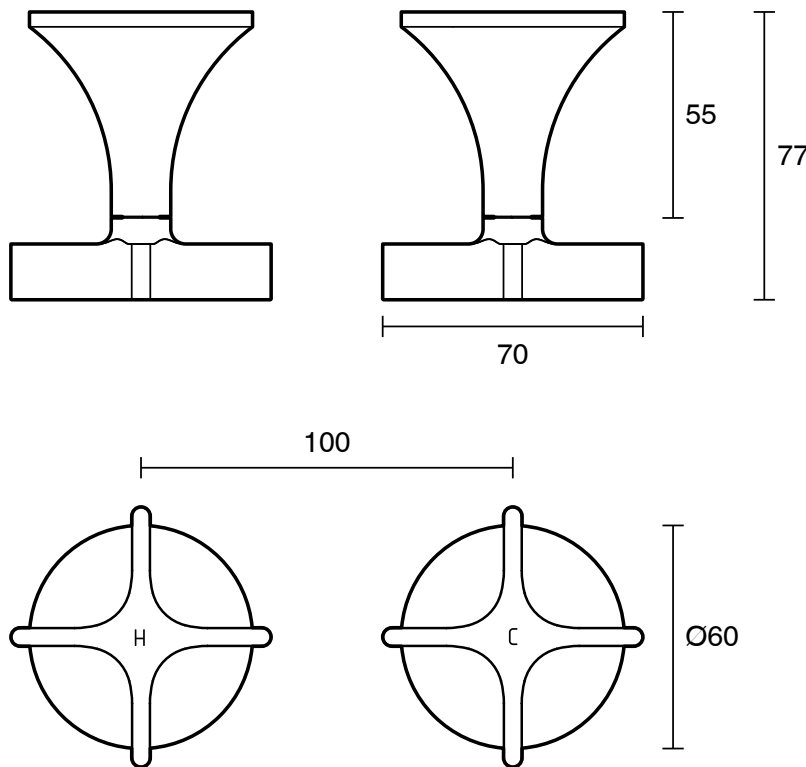

SUSSEX

Sussex Oria Cross Handle Wall Top Assembly PVD Brushed Bronze Lead Free

39667

SPECIFICATIONS

Recommended Use	Residential;Commercial
Colour Finish	Brushed Bronze
Primary Material	Lead Free Brass
Recommended Pressure Range	150 - 500 kPa as per AS3500
Max Continuous Working Temperature (deg C)	65
Min Continuous Working Temperature (deg C)	1

WARRANTY

Residential Use (Years)	40
Commercial Use (Years)	10

Please refer to Sussex Warranty page for full Terms and Conditions

Dimensions are nominal measurements only.

CLEANING RECOMMENDATIONS:

We recommend the use of soapy water or approved cleaners. This product should not be cleaned with abrasive materials. Damage caused by any improper treatment is not covered by the product warranty. Refer to Warranty Conditions

Disclaimer: Products in this specification manual must by regulation be installed by licensed and registered trade people. The manufacturer/distributor reserves the right to vary specifications or delete models from their range without prior notification. Dimensions are nominal measurements only. Dimensions and set-outs listed are correct at time of publication however the manufacturer/distributor takes no responsibility for printing errors.

Published 07/05/2026

To see the complete Sussex range go to www.reece.com.au