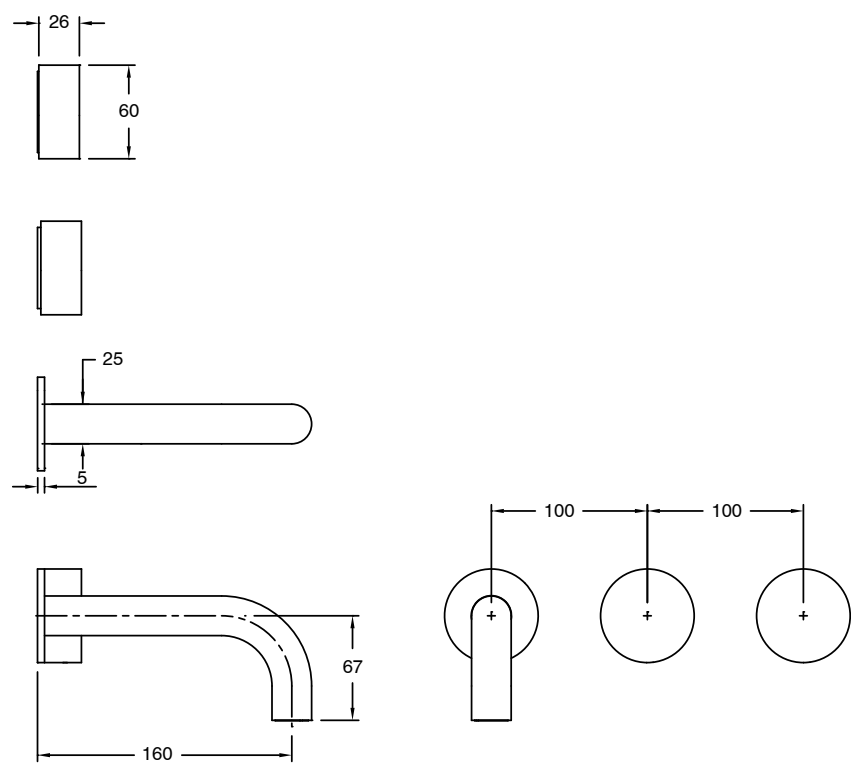

SUSSEX

Sussex Pure Wall Basin Hostess System 160mm with Cirque Textured Handles
PVD Matte Black (3 Star) Lead Free
50761

SPECIFICATIONS

Recommended Use	Residential;Commercial
Colour Finish	Matte Black
Primary Material	Lead Free Brass
Recommended Pressure Range	150 - 500 kPa as per AS3500
Max Continuous Working Temperature (deg C)	65
Min Continuous Working Temperature (deg C)	1

WARRANTY

Residential Use (Years)	40
Commercial Use (Years)	10

Please refer to Sussex Warranty page for full Terms and Conditions

Dimensions are nominal measurements only.

CLEANING RECOMMENDATIONS:

We recommend the use of soapy water or approved cleaners. This product should not be cleaned with abrasive materials. Damage caused by any improper treatment is not covered by the product warranty. Refer to Warranty Conditions

Disclaimer: Products in this specification manual must by regulation be installed by licensed and registered trade people. The manufacturer/distributor reserves the right to vary specifications or delete models from their range without prior notification. Dimensions are nominal measurements only. Dimensions and set-outs listed are correct at time of publication however the manufacturer/distributor takes no responsibility for printing errors.

Published 07/05/2026

To see the complete Sussex range go to www.reece.com.au