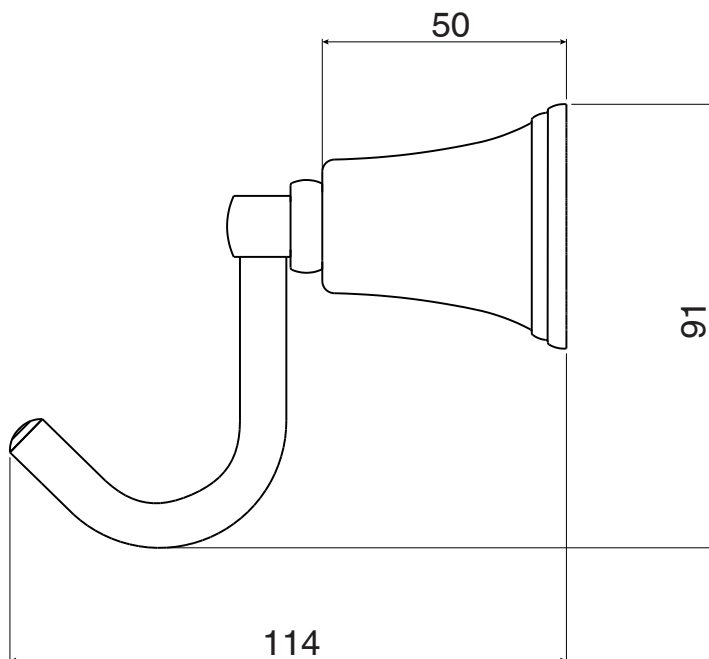

Posh Canterbury Robe Hook Polished Brass Gold

9508453

SPECIFICATIONS	
Recommended Use	Residential;Commercial
Colour Finish	Polished Brass Gold
Primary Material	DR Brass
WARRANTY	
Residential & Commercial Use (Years)	25
Spare Parts & Labour (Years)	1
<i>Please refer to Posh Warranty Page for full Terms and Conditions</i>	