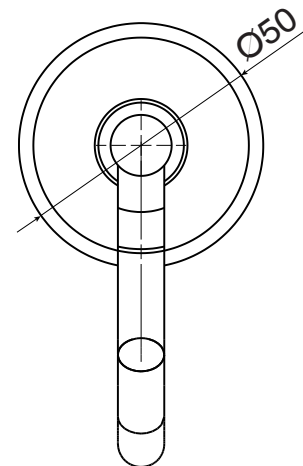

Posh Canterbury Robe Hook Polished Brass Gold

9508453

SPECIFICATIONS	
Recommended Use	Residential;Commercial
Colour Finish	Polished Brass Gold
Primary Material	DR Brass
WARRANTY	
Residential & Commercial Use (Years)	25
Spare Parts & Labour (Years)	1
<i>Please refer to Posh Warranty Page for full Terms and Conditions</i>	