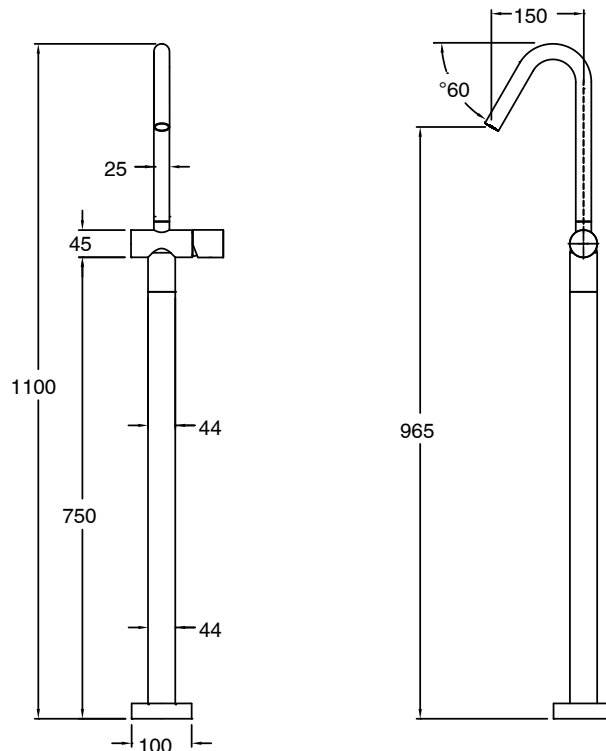

SUSSEX

Sussex Pure Floor Mounted Bath Mixer Tap Trimset with Linear Textured Handle PVD Brushed Gold

9510942

SPECIFICATIONS

Recommended Use	Residential;Commercial
Colour Finish	Brushed Gold
Primary Material	DR Brass
Recommended Pressure Range	150 - 500 kPa as per AS3500
Max Continuous Working Temperature (deg C)	65
Min Continuous Working Temperature (deg C)	1

WARRANTY

Residential Use (Years)	40
Commercial Use (Years)	10

Please refer to Sussex Warranty page for full Terms and Conditions

Dimensions are nominal measurements only.

CLEANING RECOMMENDATIONS:

We recommend the use of soapy water or approved cleaners. This product should not be cleaned with abrasive materials. Damage caused by any improper treatment is not covered by the product warranty. Refer to Warranty Conditions

Disclaimer: Products in this specification manual must by regulation be installed by licensed and registered trade people. The manufacturer/distributor reserves the right to vary specifications or delete models from their range without prior notification. Dimensions are nominal measurements only. Dimensions and set-outs listed are correct at time of publication however the manufacturer/distributor takes no responsibility for printing errors.

Published 21/04/2026

To see the complete Sussex range go to www.reece.com.au