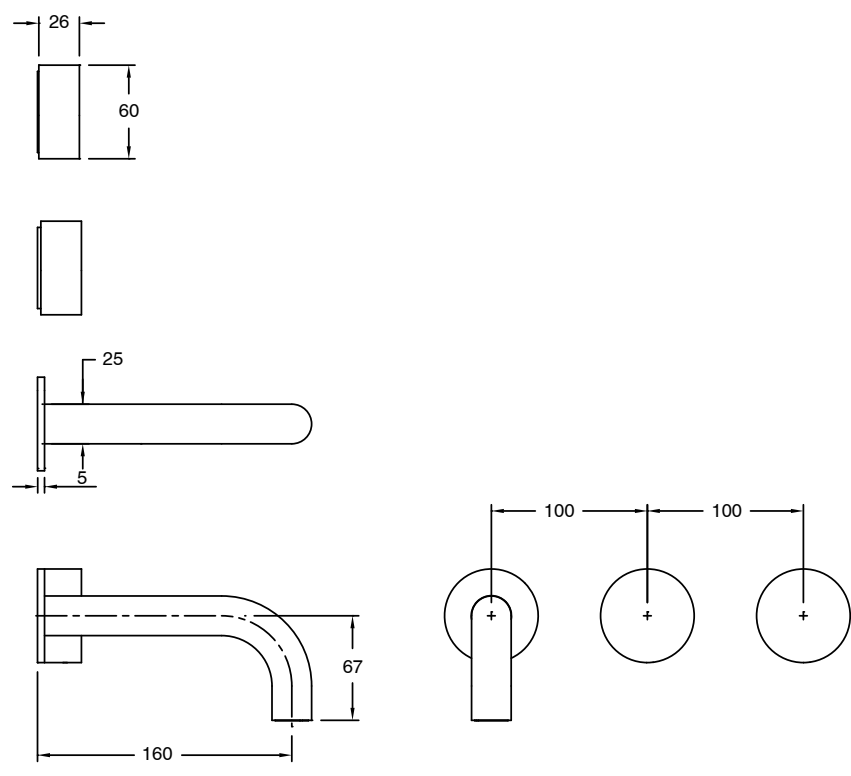

SUSSEX

Sussex Pure Wall Basin Hostess System 160mm PVD Brushed Gunmetal (3 Star) Lead Free

50751

SPECIFICATIONS

Recommended Use	Residential;Commercial
Colour Finish	Brushed Gunmetal
Primary Material	Lead Free Brass
Recommended Pressure Range	150 - 500 kPa as per AS3500
Max Continuous Working Temperature (deg C)	65
Min Continuous Working Temperature (deg C)	1

WARRANTY

Residential Use (Years)	40
Commercial Use (Years)	10

Please refer to Sussex Warranty page for full Terms and Conditions

Dimensions are nominal measurements only.

CLEANING RECOMMENDATIONS:

We recommend the use of soapy water or approved cleaners. This product should not be cleaned with abrasive materials. Damage caused by any improper treatment is not covered by the product warranty. Refer to Warranty Conditions

Disclaimer: Products in this specification manual must by regulation be installed by licensed and registered trade people. The manufacturer/distributor reserves the right to vary specifications or delete models from their range without prior notification. Dimensions are nominal measurements only. Dimensions and set-outs listed are correct at time of publication however the manufacturer/distributor takes no responsibility for printing errors.

Published 07/05/2026

To see the complete Sussex range go to www.reece.com.au