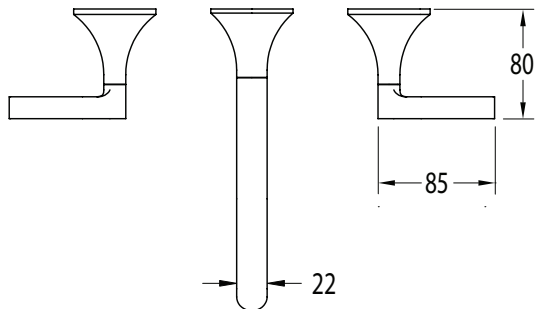

SUSSEX

Sussex Oria Wall Basin Set 215mm PVD Brushed Gold (5 Star)

2265600

SPECIFICATIONS

Recommended Use	Residential;Commercial
Colour Finish	Brushed Gold
Primary Material	DR Brass
Recommended Pressure Range	150 - 500 kPa as per AS3500
Max Continuous Working Temperature (deg C)	65
Min Continuous Working Temperature (deg C)	1

WARRANTY

Residential Use (Years)	40
Commercial Use (Years)	10

Please refer to Sussex Warranty page for full Terms and Conditions

Dimensions are nominal measurements only.

CLEANING RECOMMENDATIONS:

We recommend the use of soapy water or approved cleaners. This product should not be cleaned with abrasive materials. Damage caused by any improper treatment is not covered by the product warranty. Refer to Warranty Conditions

Disclaimer: Products in this specification manual must by regulation be installed by licensed and registered trade people. The manufacturer/distributor reserves the right to vary specifications or delete models from their range without prior notification. Dimensions are nominal measurements only. Dimensions and set-outs listed are correct at time of publication however the manufacturer/distributor takes no responsibility for printing errors.

Published 01/04/2026

To see the complete Sussex range go to www.reece.com.au