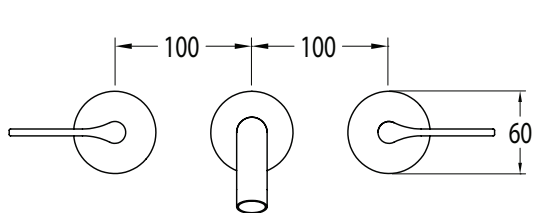

SUSSEX

Sussex Oria Wall Basin Set 215mm PVD Brushed Gold (5 Star)

2265600

SPECIFICATIONS

Recommended Use	Residential;Commercial
Colour Finish	Brushed Gold
Primary Material	DR Brass
Recommended Pressure Range	150 - 500 kPa as per AS3500
Max Continuous Working Temperature (deg C)	65
Min Continuous Working Temperature (deg C)	1

WARRANTY

Residential Use (Years)	40
Commercial Use (Years)	10

Please refer to Sussex Warranty page for full Terms and Conditions

Dimensions are nominal measurements only.

CLEANING RECOMMENDATIONS:

We recommend the use of soapy water or approved cleaners. This product should not be cleaned with abrasive materials. Damage caused by any improper treatment is not covered by the product warranty. Refer to Warranty Conditions

Disclaimer: Products in this specification manual must by regulation be installed by licensed and registered trade people. The manufacturer/distributor reserves the right to vary specifications or delete models from their range without prior notification. Dimensions are nominal measurements only. Dimensions and set-outs listed are correct at time of publication however the manufacturer/distributor takes no responsibility for printing errors.

Published 01/04/2026

To see the complete Sussex range go to www.reece.com.au