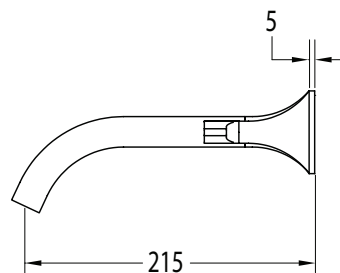

SUSSEX

Sussex Oria Wall Basin Set 215mm PVD Brushed Gold (5 Star)

2265600

SPECIFICATIONS

Recommended Use	Residential;Commercial
Colour Finish	Brushed Gold
Primary Material	DR Brass
Recommended Pressure Range	150 - 500 kPa as per AS3500
Max Continuous Working Temperature (deg C)	65
Min Continuous Working Temperature (deg C)	1

WARRANTY

Residential Use (Years)	40
Commercial Use (Years)	10

Please refer to Sussex Warranty page for full Terms and Conditions

Dimensions are nominal measurements only.

CLEANING RECOMMENDATIONS:

We recommend the use of soapy water or approved cleaners. This product should not be cleaned with abrasive materials. Damage caused by any improper treatment is not covered by the product warranty. Refer to Warranty Conditions

Disclaimer: Products in this specification manual must by regulation be installed by licensed and registered trade people. The manufacturer/distributor reserves the right to vary specifications or delete models from their range without prior notification. Dimensions are nominal measurements only. Dimensions and set-outs listed are correct at time of publication however the manufacturer/distributor takes no responsibility for printing errors.

Published 01/04/2026

To see the complete Sussex range go to www.reece.com.au