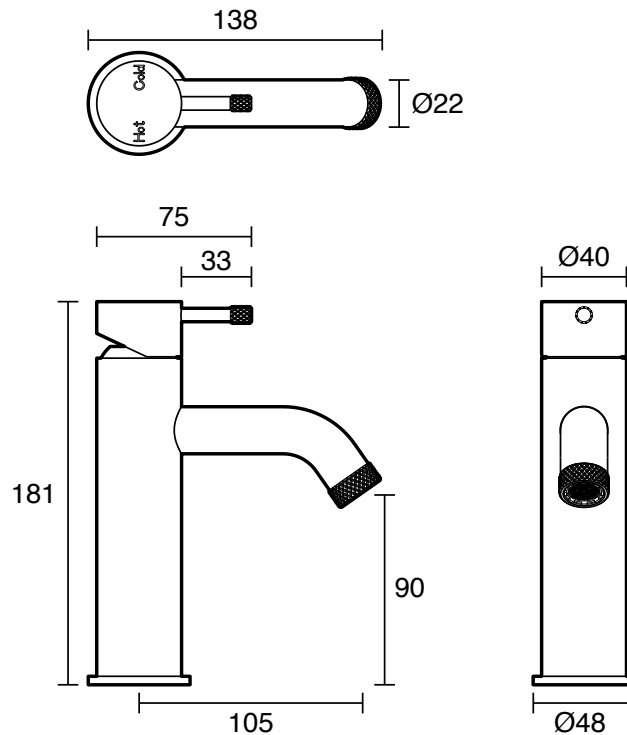

SUSSEX

Sussex Scala Nova Basin Mixer Curved PVD Brushed Nickel (5 Star) Lead Free

43164

SPECIFICATIONS	
Recommended Use	Residential;Commercial
Colour Finish	Brushed Nickel
Primary Material	Lead Free Brass
Recommended Pressure Range	150 - 500 kPa as per AS3500
Max Continuous Working Temperature (deg C)	65
Min Continuous Working Temperature (deg C)	1
WARRANTY	
Residential Use (Years)	40
Commercial Use (Years)	10
<i>Please refer to Sussex Warranty page for full Terms and Conditions</i>	

Disclaimer: Products in this specification manual must by regulation be installed by licensed and registered trade people. The manufacturer/distributor reserves the right to vary specifications or delete models from their range without prior notification. Dimensions are nominal measurements only. Dimensions and set-outs listed are correct at time of publication however the manufacturer/distributor takes no responsibility for printing errors.