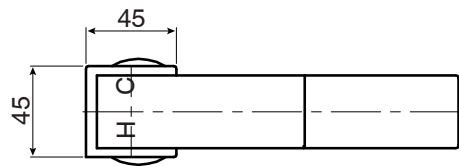

mizu

Mizu Bloc MK2 Extended Basin Mixer Tap Chrome (4 Star)

9508068

SPECIFICATIONS	
Recommended Use	Residential;Commercial
Colour Finish	Polished Chrome
Primary Material	Brass
Recommended Pressure Range	150 - 500 kPa as per AS3500
Max Continuous Working Temperature (deg C)	80
Min Continuous Working Temperature (deg C)	5
WARRANTY	
Residential & Commercial Use (Years)	25
Spare Parts & Labour (Years)	1
<i>Please refer to Mizu Warranty page for full Terms and Conditions</i>	