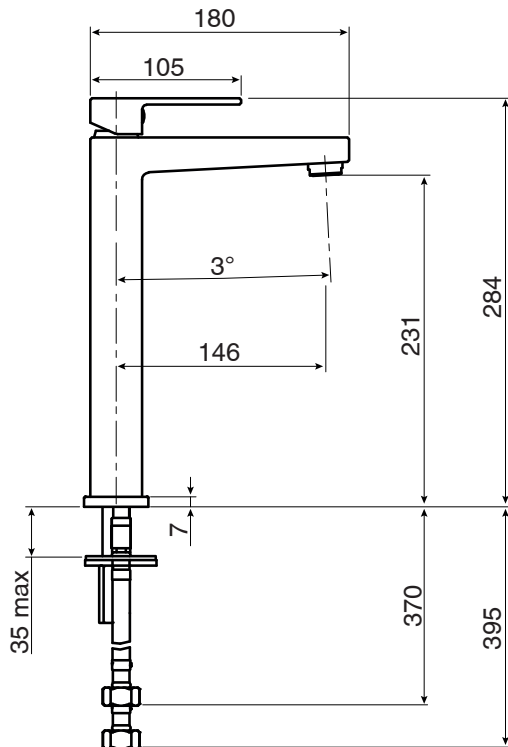

mizu

Mizu Bloc MK2 Extended Basin Mixer Tap Chrome (4 Star)

9508068

SPECIFICATIONS	
Recommended Use	Residential;Commercial
Colour Finish	Polished Chrome
Primary Material	Brass
Recommended Pressure Range	150 - 500 kPa as per AS3500
Max Continuous Working Temperature (deg C)	80
Min Continuous Working Temperature (deg C)	5
WARRANTY	
Residential & Commercial Use (Years)	25
Spare Parts & Labour (Years)	1
<i>Please refer to Mizu Warranty page for full Terms and Conditions</i>	

Disclaimer: Products in this specification manual must by regulation be installed by licensed and registered trade people. The manufacturer/distributor reserves the right to vary specifications or delete models from their range without prior notification. Dimensions are nominal measurements only. Dimensions and set-outs listed are correct at time of publication however the manufacturer/distributor takes no responsibility for printing errors.