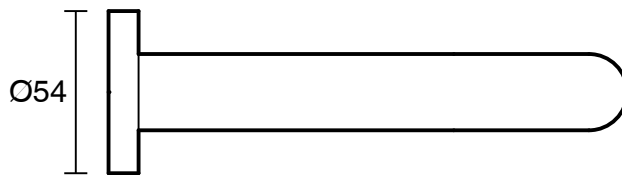

SUSSEX

Sussex Scala 25mm Curved Bath Outlet 160mm 316 Stainless Steel

2284794

SPECIFICATIONS

Recommended Use	Residential;Commercial
Colour Finish	Brushed Stainless Steel
Primary Material	Stainless Steel 316
Recommended Pressure Range	150 - 500 kPa as per AS3500
Max Continuous Working Temperature (deg C)	65
Min Continuous Working Temperature (deg C)	1

WARRANTY

Residential Use (Years)	40
Commercial Use (Years)	10

Please refer to Sussex Warranty page for full Terms and Conditions

Dimensions are nominal measurements only.

CLEANING RECOMMENDATIONS:

We recommend the use of soapy water or approved cleaners. This product should not be cleaned with abrasive materials. Damage caused by any improper treatment is not covered by the product warranty. Refer to Warranty Conditions

Disclaimer: Products in this specification manual must by regulation be installed by licensed and registered trade people. The manufacturer/distributor reserves the right to vary specifications or delete models from their range without prior notification. Dimensions are nominal measurements only. Dimensions and set-outs listed are correct at time of publication however the manufacturer/distributor takes no responsibility for printing errors.

Published 16/04/2026

To see the complete Sussex range go to www.reece.com.au