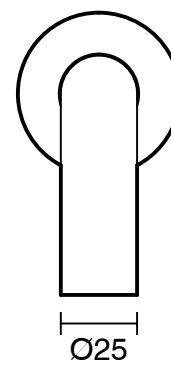

SUSSEX

Sussex Scala 25mm Curved Bath Outlet 160mm 316 Stainless Steel

2284794

SPECIFICATIONS

Recommended Use	Residential;Commercial
Colour Finish	Brushed Stainless Steel
Primary Material	Stainless Steel 316
Recommended Pressure Range	150 - 500 kPa as per AS3500
Max Continuous Working Temperature (deg C)	65
Min Continuous Working Temperature (deg C)	1

WARRANTY

Residential Use (Years)	40
Commercial Use (Years)	10

Please refer to Sussex Warranty page for full Terms and Conditions

Dimensions are nominal measurements only.

CLEANING RECOMMENDATIONS:

We recommend the use of soapy water or approved cleaners. This product should not be cleaned with abrasive materials. Damage caused by any improper treatment is not covered by the product warranty. Refer to Warranty Conditions

Disclaimer: Products in this specification manual must by regulation be installed by licensed and registered trade people. The manufacturer/distributor reserves the right to vary specifications or delete models from their range without prior notification. Dimensions are nominal measurements only. Dimensions and set-outs listed are correct at time of publication however the manufacturer/distributor takes no responsibility for printing errors.

Published 16/04/2026

To see the complete Sussex range go to www.reece.com.au