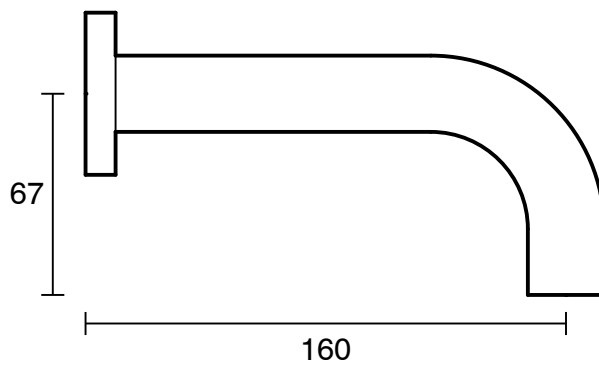

SUSSEX

Sussex Scala 25mm Curved Bath Outlet 160mm 316 Stainless Steel

2284794

SPECIFICATIONS

Recommended Use	Residential;Commercial
Colour Finish	Brushed Stainless Steel
Primary Material	Stainless Steel 316
Recommended Pressure Range	150 - 500 kPa as per AS3500
Max Continuous Working Temperature (deg C)	65
Min Continuous Working Temperature (deg C)	1

WARRANTY

Residential Use (Years)	40
Commercial Use (Years)	10

Please refer to Sussex Warranty page for full Terms and Conditions

Dimensions are nominal measurements only.

CLEANING RECOMMENDATIONS:

We recommend the use of soapy water or approved cleaners. This product should not be cleaned with abrasive materials. Damage caused by any improper treatment is not covered by the product warranty. Refer to Warranty Conditions

Disclaimer: Products in this specification manual must by regulation be installed by licensed and registered trade people. The manufacturer/distributor reserves the right to vary specifications or delete models from their range without prior notification. Dimensions are nominal measurements only. Dimensions and set-outs listed are correct at time of publication however the manufacturer/distributor takes no responsibility for printing errors.

Published 16/04/2026

To see the complete Sussex range go to www.reece.com.au