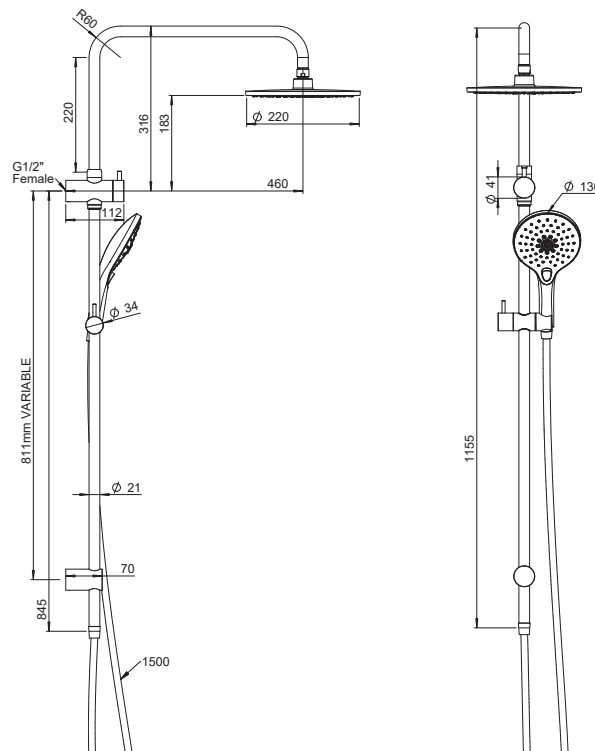

Posh Domaine Twin Rail Shower with Top Rail Water Inlet Brushed Nickel (3 Star)

30523

SPECIFICATIONS	
Recommended Use	Residential;Commercial
Colour Finish	Brushed Nickel
Primary Material	DR Brass
Recommended Pressure Range	150 - 500 kPa as per AS3500
Max Continuous Working Temperature (deg C)	60
Min Continuous Working Temperature (deg C)	5
Hot Water Unit Suitability	Storage Tank;Continuous Flow
WARRANTY	
Residential & Commercial Use (Years)	25
Parts Replacement Only (Years)	1
<i>Please refer to Posh Warranty Page for full Terms and Conditions</i>	

Disclaimer: Products in this specification manual must by regulation be installed by licensed and registered trade people. The manufacturer/distributor reserves the right to vary specifications or delete models from their range without prior notification. Dimensions are nominal measurements only. Dimensions and set-outs listed are correct at time of publication however the manufacturer/distributor takes no responsibility for printing errors.