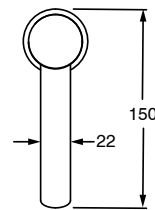

SUSSEX

Sussex Pure Extended Basin Mixer Tap with Cirque Textured Handle PVD Brushed Gold (6 Star)

9510812

| SPECIFICATIONS | |
|---|-----------------------------|
| Recommended Use | Residential;Commercial |
| Colour Finish | Brushed Gold |
| Primary Material | DR Brass |
| Recommended Pressure Range | 150 - 500 kPa as per AS3500 |
| Max Continuous Working Temperature (deg C) | 65 |
| Min Continuous Working Temperature (deg C) | 1 |
| WARRANTY | |
| Residential Use (Years) | 40 |
| Commercial Use (Years) | 10 |
| <i>Please refer to Sussex Warranty page for full Terms and Conditions</i> | |

Disclaimer: Products in this specification manual must by regulation be installed by licensed and registered trade people. The manufacturer/distributor reserves the right to vary specifications or delete models from their range without prior notification. Dimensions are nominal measurements only. Dimensions and set-outs listed are correct at time of publication however the manufacturer/distributor takes no responsibility for printing errors.