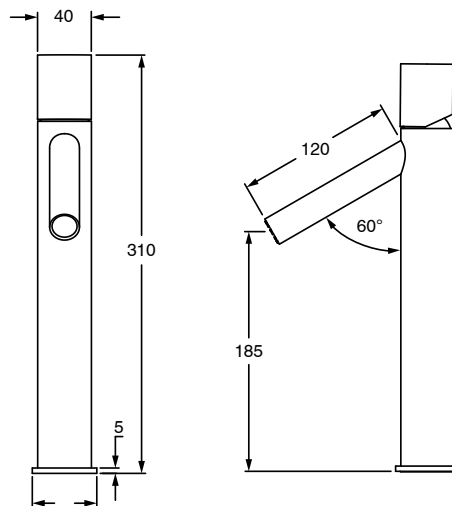

SUSSEX

Sussex Pure Extended Basin Mixer Tap with Cirque Textured Handle PVD Brushed Gold (6 Star)

9510812

| SPECIFICATIONS | |
|---|-----------------------------|
| Recommended Use | Residential;Commercial |
| Colour Finish | Brushed Gold |
| Primary Material | DR Brass |
| Recommended Pressure Range | 150 - 500 kPa as per AS3500 |
| Max Continuous Working Temperature (deg C) | 65 |
| Min Continuous Working Temperature (deg C) | 1 |
| WARRANTY | |
| Residential Use (Years) | 40 |
| Commercial Use (Years) | 10 |
| <i>Please refer to Sussex Warranty page for full Terms and Conditions</i> | |

Disclaimer: Products in this specification manual must by regulation be installed by licensed and registered trade people. The manufacturer/distributor reserves the right to vary specifications or delete models from their range without prior notification. Dimensions are nominal measurements only. Dimensions and set-outs listed are correct at time of publication however the manufacturer/distributor takes no responsibility for printing errors.