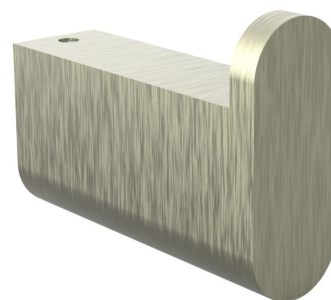

mizu

Mizu Soothe Robe Hook Brushed Nickel

2265096

SPECIFICATIONS

Recommended Use	Residential;Commercial
Colour Finish	Brushed Nickel
Primary Material	Brass

WARRANTY

Residential & Commercial Use (Years)	25
Spare Parts & Labour (Years)	1

Please refer to Mizu Warranty page for full Terms and Conditions

Dimensions are nominal measurements only.

CLEANING RECOMMENDATIONS:

We recommend the use of soapy water or approved cleaners. This product should not be cleaned with abrasive materials. Damage caused by any improper treatment is not covered by the product warranty. Refer to Warranty Conditions

Disclaimer: Products in this specification manual must by regulation be installed by licensed and registered trade people. The manufacturer/distributor reserves the right to vary specifications or delete models from their range without prior notification. Dimensions are nominal measurements only. Dimensions and set-outs listed are correct at time of publication however the manufacturer/distributor takes no responsibility for printing errors.

Published 01/04/2026

To see the complete Mizu range go to
www.reece.com.au