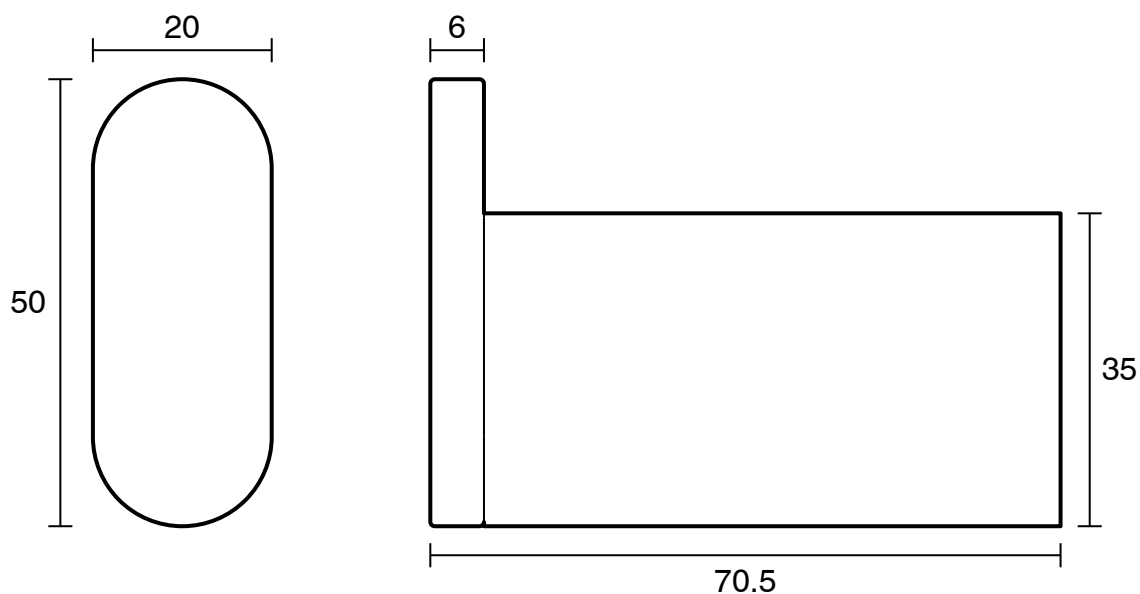

mizu

Mizu Soothe Robe Hook Brushed Nickel

2265096

SPECIFICATIONS

Recommended Use	Residential;Commercial
Colour Finish	Brushed Nickel
Primary Material	Brass

WARRANTY

Residential & Commercial Use (Years)	25
Spare Parts & Labour (Years)	1

Please refer to Mizu Warranty page for full Terms and Conditions

Dimensions are nominal measurements only.

CLEANING RECOMMENDATIONS:

We recommend the use of soapy water or approved cleaners. This product should not be cleaned with abrasive materials. Damage caused by any improper treatment is not covered by the product warranty. Refer to Warranty Conditions

Disclaimer: Products in this specification manual must by regulation be installed by licensed and registered trade people. The manufacturer/distributor reserves the right to vary specifications or delete models from their range without prior notification. Dimensions are nominal measurements only. Dimensions and set-outs listed are correct at time of publication however the manufacturer/distributor takes no responsibility for printing errors.

Published 01/04/2026

To see the complete Mizu range go to
www.reece.com.au