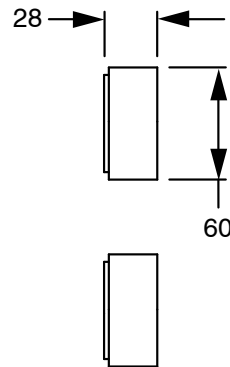

SUSSEX

Sussex Pure Progressive Wall Basin Mixer System 160mm with Linear Textured Handles PVD Brushed Gunmetal (3 Star) Lead Free 50476

SPECIFICATIONS

Recommended Use	Residential;Commercial
Colour Finish	Brushed Gunmetal
Primary Material	Lead Free Brass
Recommended Pressure Range	150 - 500 kPa as per AS3500
Max Continuous Working Temperature (deg C)	65
Min Continuous Working Temperature (deg C)	1

WARRANTY

Residential Use (Years)	40
Commercial Use (Years)	10

Please refer to Sussex Warranty page for full Terms and Conditions

Dimensions are nominal measurements only.

CLEANING RECOMMENDATIONS:

We recommend the use of soapy water or approved cleaners. This product should not be cleaned with abrasive materials. Damage caused by any improper treatment is not covered by the product warranty. Refer to Warranty Conditions

Disclaimer: Products in this specification manual must by regulation be installed by licensed and registered trade people. The manufacturer/distributor reserves the right to vary specifications or delete models from their range without prior notification. Dimensions are nominal measurements only. Dimensions and set-outs listed are correct at time of publication however the manufacturer/distributor takes no responsibility for printing errors.

Published 07/05/2026

To see the complete Sussex range go to www.reece.com.au