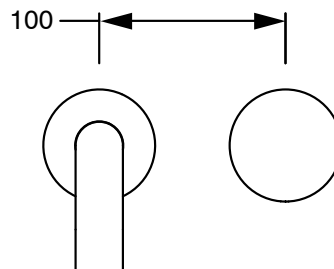

SUSSEX

Sussex Pure Progressive Wall Basin Mixer System 160mm with Linear Textured Handles PVD Brushed Gunmetal (3 Star) Lead Free 50476

SPECIFICATIONS

Recommended Use	Residential;Commercial
Colour Finish	Brushed Gunmetal
Primary Material	Lead Free Brass
Recommended Pressure Range	150 - 500 kPa as per AS3500
Max Continuous Working Temperature (deg C)	65
Min Continuous Working Temperature (deg C)	1

WARRANTY

Residential Use (Years)	40
Commercial Use (Years)	10

Please refer to Sussex Warranty page for full Terms and Conditions

Dimensions are nominal measurements only.

CLEANING RECOMMENDATIONS:

We recommend the use of soapy water or approved cleaners. This product should not be cleaned with abrasive materials. Damage caused by any improper treatment is not covered by the product warranty. Refer to Warranty Conditions

Disclaimer: Products in this specification manual must by regulation be installed by licensed and registered trade people. The manufacturer/distributor reserves the right to vary specifications or delete models from their range without prior notification. Dimensions are nominal measurements only. Dimensions and set-outs listed are correct at time of publication however the manufacturer/distributor takes no responsibility for printing errors.

Published 07/05/2026

To see the complete Sussex range go to www.reece.com.au