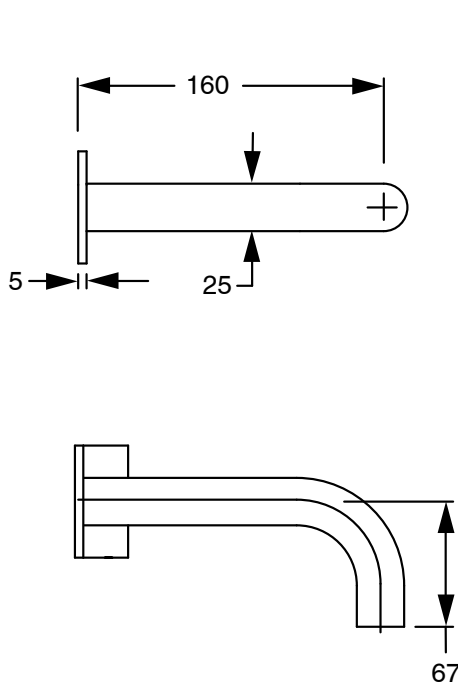

SUSSEX

Sussex Pure Progressive Wall Basin Mixer System 160mm with Linear Textured Handles PVD Brushed Gunmetal (3 Star) Lead Free 50476

SPECIFICATIONS

Recommended Use	Residential;Commercial
Colour Finish	Brushed Gunmetal
Primary Material	Lead Free Brass
Recommended Pressure Range	150 - 500 kPa as per AS3500
Max Continuous Working Temperature (deg C)	65
Min Continuous Working Temperature (deg C)	1

WARRANTY

Residential Use (Years)	40
Commercial Use (Years)	10

Please refer to Sussex Warranty page for full Terms and Conditions

Dimensions are nominal measurements only.

CLEANING RECOMMENDATIONS:

We recommend the use of soapy water or approved cleaners. This product should not be cleaned with abrasive materials. Damage caused by any improper treatment is not covered by the product warranty. Refer to Warranty Conditions

Disclaimer: Products in this specification manual must by regulation be installed by licensed and registered trade people. The manufacturer/distributor reserves the right to vary specifications or delete models from their range without prior notification. Dimensions are nominal measurements only. Dimensions and set-outs listed are correct at time of publication however the manufacturer/distributor takes no responsibility for printing errors.

Published 07/05/2026

To see the complete Sussex range go to www.reece.com.au