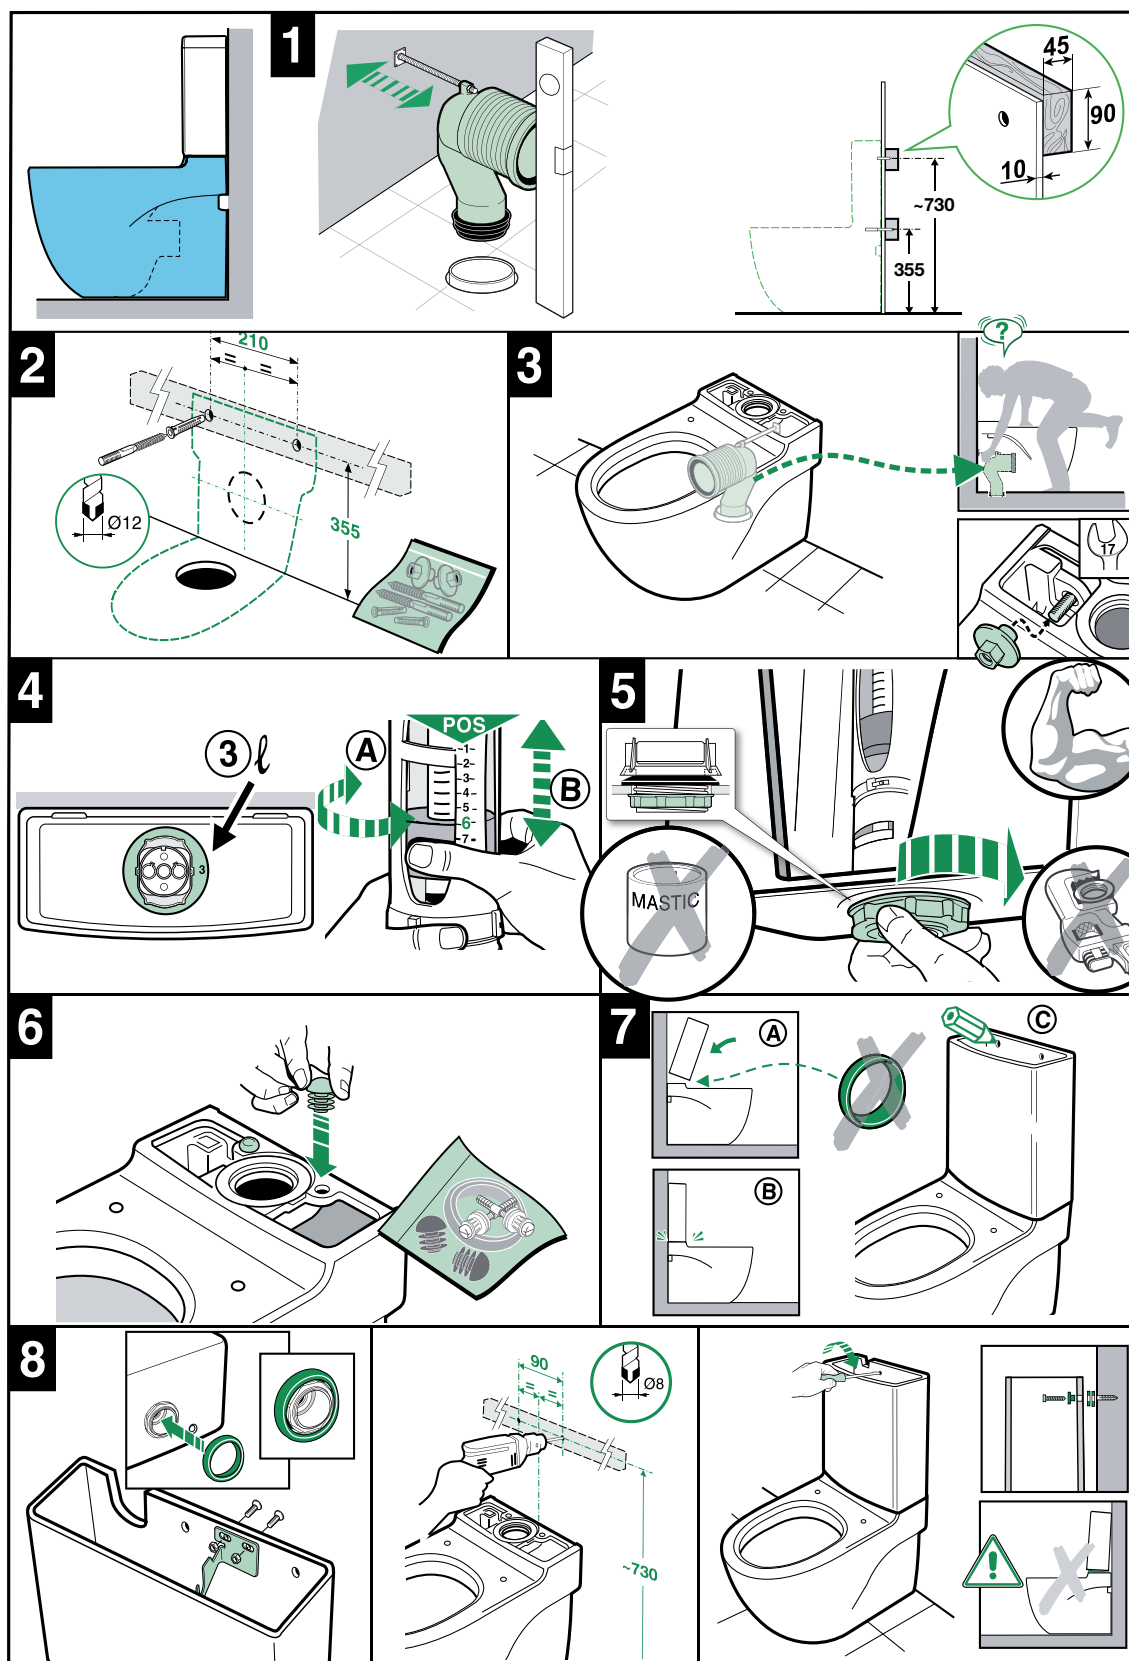

ROCA MERIDIAN BACK TO WALL TOILET SUITE

INSTALLATION

MERIDIAN COMPACT

ROCA MERIDIAN BACK TO WALL TOILET SUITE

INSTALLATION

ROCA MERIDIAN BACK TO WALL TOILET SUITE

INSTALLATION

ROCA MERIDIAN BACK TO WALL TOILET SUITE

MAINTENANCE

Plumbers, please ensure a copy of the installation instructions is left with the end user for future reference