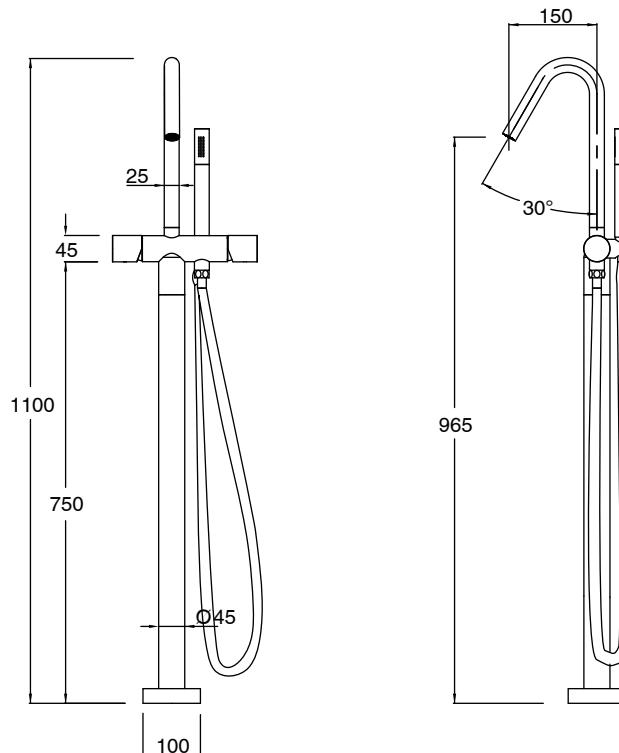

SUSSEX

Sussex Pure Floor Mounted Bath Mixer Tap with Handshower Trimset PVD Brushed Bronze (3 Star)

9511129

SPECIFICATIONS	
Recommended Use	Residential;Commercial
Colour Finish	Brushed Bronze
Primary Material	DR Brass
Recommended Pressure Range	150 - 500 kPa as per AS3500
Max Continuous Working Temperature (deg C)	65
Min Continuous Working Temperature (deg C)	1
WARRANTY	
Residential Use (Years)	40
Commercial Use (Years)	10
<i>Please refer to Sussex Warranty page for full Terms and Conditions</i>	

Disclaimer: Products in this specification manual must by regulation be installed by licensed and registered trade people. The manufacturer/distributor reserves the right to vary specifications or delete models from their range without prior notification. Dimensions are nominal measurements only. Dimensions and set-outs listed are correct at time of publication however the manufacturer/distributor takes no responsibility for printing errors.