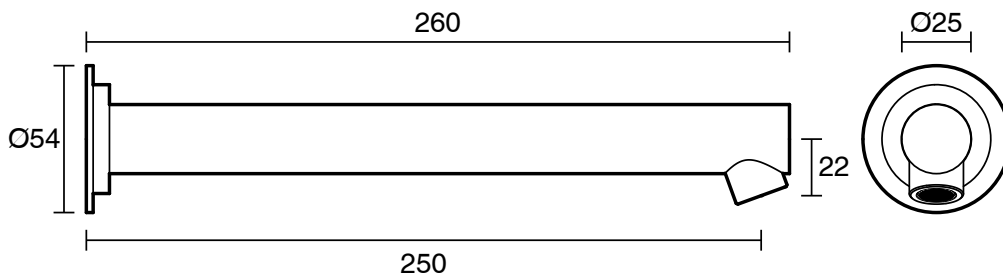

SUSSEX

Scala Wall Basin Outlet Straight 250mm PVD Matte Black (6 Star) Lead Free

52456

SPECIFICATIONS

Recommended Use	Residential;Commercial
Colour Finish	Matte Black
Primary Material	Lead Free Brass
Recommended Pressure Range	150 - 500 kPa as per AS3500
Max Continuous Working Temperature (deg C)	65
Min Continuous Working Temperature (deg C)	1

WARRANTY

Residential Use (Years)	40
Commercial Use (Years)	10

Please refer to Sussex Warranty page for full Terms and Conditions