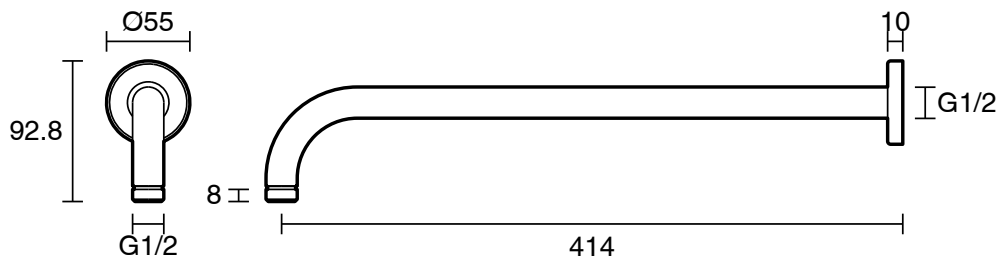

Roca Ona Wall Straight Shower Arm 400mm Brushed Brass

14955

SPECIFICATIONS

Recommended Use	Residential;Commercial
Colour Finish	Brushed Brass
Primary Material	Brass
Recommended Pressure Range	150 - 500 kPa as per AS3500
Max Continuous Working Temperature (deg C)	60
Min Continuous Working Temperature (deg C)	5

WARRANTY

Residential & Commercial Use (Years)	25
Spare Parts & Labour (Years)	1

Please refer to Roca Warranty page for full Terms and Conditions

Dimensions are nominal measurements only.

CLEANING RECOMMENDATIONS:

We recommend the use of soapy water or approved cleaners. This product should not be cleaned with abrasive materials. Damage caused by any improper treatment is not covered by the product warranty. Refer to Warranty Conditions

Disclaimer: Products in this specification manual must by regulation be installed by licensed and registered trade people. The manufacturer/distributor reserves the right to vary specifications or delete models from their range without prior notification. Dimensions are nominal measurements only. Dimensions and set-outs listed are correct at time of publication however the manufacturer/distributor takes no responsibility for printing errors.

Published 01/04/2026

To see the complete Roca range go to www.reece.com.au