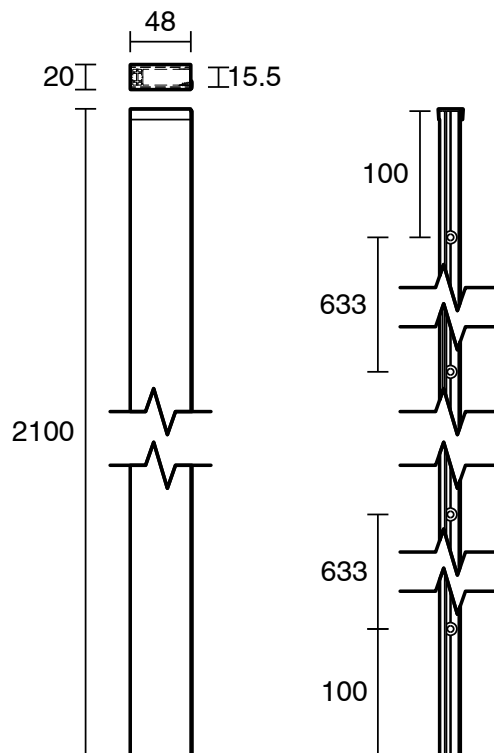

KADO

Kado Lux Frameless Shower Screen Wall Channel Matte Black

1705956

SPECIFICATIONS

Recommended Use	Residential;Commercial
Colour Finish	Matte Black
Primary Material	Aluminium
Mounting	Wall

WARRANTY

Residential & Commercial Use (Years)	25
Spare Parts & Labour (Years)	1

Please refer to Kado Warranty Page for full Terms and Conditions

Dimensions are nominal measurements only.

CLEANING RECOMMENDATIONS:

We recommend the use of soapy water or approved cleaners. This product should not be cleaned with abrasive materials. Damage caused by any improper treatment is not covered by the product warranty. Refer to Warranty Conditions

Disclaimer: Products in this specification manual must by regulation be installed by licensed and registered trade people. The manufacturer/distributor reserves the right to vary specifications or delete models from their range without prior notification. Dimensions are nominal measurements only. Dimensions and set-outs listed are correct at time of publication however the manufacturer/distributor takes no responsibility for printing errors.

Published 01/04/2026

To see the complete Kado range go to
www.reece.com.au