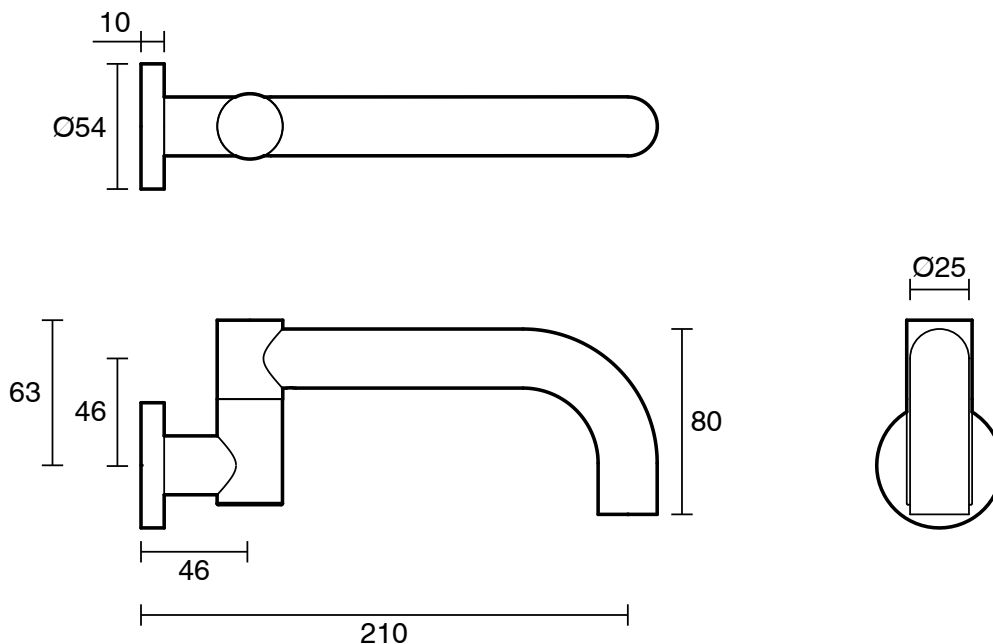

## Sussex Scala Bath Outlet Swivel Curved 210mm Chrome Lead Free

51447

SPECIFICATIONS	
Recommended Use	Residential;Commercial
Colour Finish	Polished Chrome
Primary Material	Lead Free Brass
Recommended Pressure Range	150 - 500 kPa as per AS3500
Max Continuous Working Temperature (deg C)	65
Min Continuous Working Temperature (deg C)	1
WARRANTY	
Residential Use (Years)	40
Commercial Use (Years)	10
<i>Please refer to Sussex Warranty page for full Terms and Conditions</i>	

Dimensions are nominal measurements only.