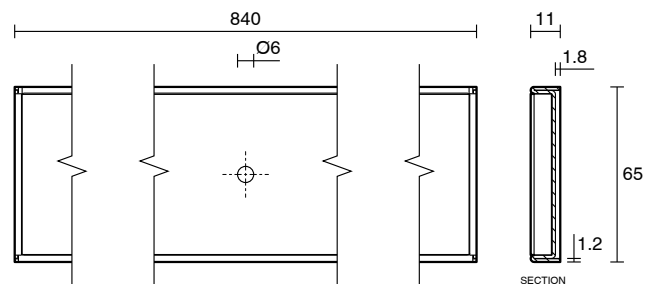

Posh Solus Tile Over Shower Tray with 1140mm Long Rear Stainless Steel Tile Insert Channel Suits Tiles up to 8mm (For 3 Wall / Alcove Install) 900mm x 900mm

9512240

SPECIFICATIONS

Recommended Use	Residential;Commercial
Shower Base Colour	Grey
Shower Base Material	SMC
Shower Grate Material	Stainless Steel (316 Grade)
Waste Position	Centre Rear
Shower Base Waste Size	50 mm
Weight of Shower Base	20 kg
Usage	Alcove Install

WARRANTY

Residential & Commercial Use (Years)	7
Spare Parts & Labour (Years)	1
<i>Please refer to Posh Warranty Page for full Terms and Conditions</i>	

Dimensions are nominal measurements only.

CLEANING RECOMMENDATIONS:

We recommend the use of soapy water or approved cleaners. This product should not be cleaned with abrasive materials. Damage caused by any improper treatment is not covered by the product warranty. Refer to Warranty Conditions

Disclaimer: Products in this specification manual must by regulation be installed by licensed and registered trade people. The manufacturer/distributor reserves the right to vary specifications or delete models from their range without prior notification. Dimensions are nominal measurements only. Dimensions and set-outs listed are correct at time of publication however the manufacturer/distributor takes no responsibility for printing errors.

Published 01/04/2026

To see the complete Posh range go to
www.reece.com.au