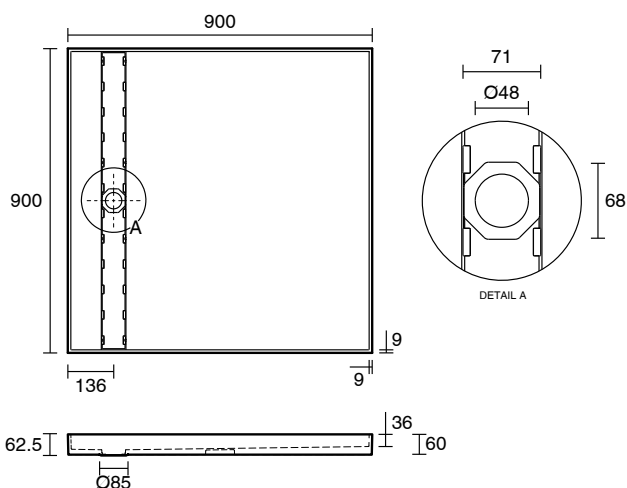

Posh Solus Tile Over Shower Tray with 1140mm Long Rear Stainless Steel Tile Insert Channel Suits Tiles up to 8mm (For 3 Wall / Alcove Install) 900mm x 900mm

9512240

SPECIFICATIONS

Recommended Use	Residential;Commercial
Shower Base Colour	Grey
Shower Base Material	SMC
Shower Grate Material	Stainless Steel (316 Grade)
Waste Position	Centre Rear
Shower Base Waste Size	50 mm
Weight of Shower Base	20 kg
Usage	Alcove Install

WARRANTY

Residential & Commercial Use (Years)	7
Spare Parts & Labour (Years)	1
<i>Please refer to Posh Warranty Page for full Terms and Conditions</i>	

Dimensions are nominal measurements only.

CLEANING RECOMMENDATIONS:

We recommend the use of soapy water or approved cleaners. This product should not be cleaned with abrasive materials. Damage caused by any improper treatment is not covered by the product warranty. Refer to Warranty Conditions

Disclaimer: Products in this specification manual must by regulation be installed by licensed and registered trade people. The manufacturer/distributor reserves the right to vary specifications or delete models from their range without prior notification. Dimensions are nominal measurements only. Dimensions and set-outs listed are correct at time of publication however the manufacturer/distributor takes no responsibility for printing errors.

Published 01/04/2026

To see the complete Posh range go to
www.reece.com.au