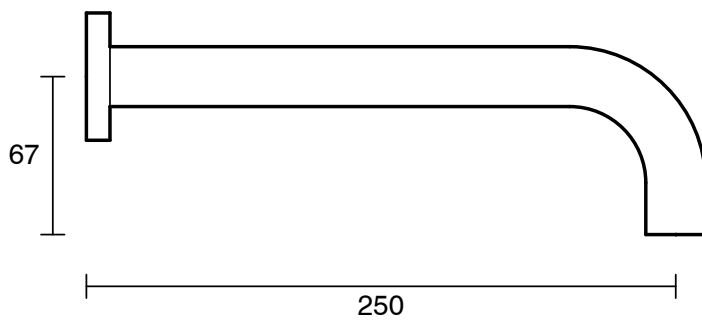

SUSSEX

Scala 25 Wall Outlet Curved 250mm PVD Brushed Nickel (3 Star) Lead Free

51156

SPECIFICATIONS	
Recommended Use	Residential;Commercial
Colour Finish	Brushed Nickel
Primary Material	Lead Free Brass
Recommended Pressure Range	150 - 500 kPa as per AS3500
Max Continuous Working Temperature (deg C)	65
Min Continuous Working Temperature (deg C)	1
WARRANTY	
Residential Use (Years)	40
Commercial Use (Years)	10
<i>Please refer to Sussex Warranty page for full Terms and Conditions</i>	