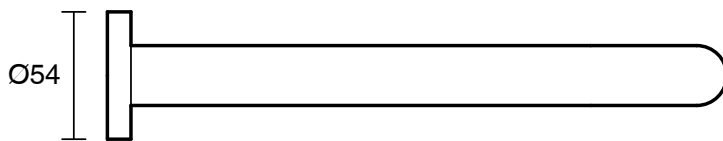

SUSSEX

Scala 25 Wall Outlet Curved 250mm PVD Brushed Nickel (3 Star) Lead Free

51156

SPECIFICATIONS	
Recommended Use	Residential;Commercial
Colour Finish	Brushed Nickel
Primary Material	Lead Free Brass
Recommended Pressure Range	150 - 500 kPa as per AS3500
Max Continuous Working Temperature (deg C)	65
Min Continuous Working Temperature (deg C)	1
WARRANTY	
Residential Use (Years)	40
Commercial Use (Years)	10
<i>Please refer to Sussex Warranty page for full Terms and Conditions</i>	