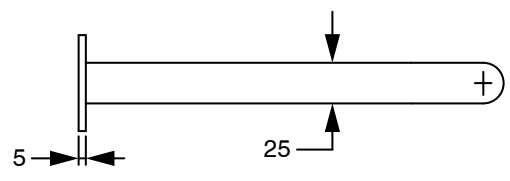

SUSSEX

**Sussex Pure Progressive Wall Basin Mixer System 250mm with Cirque Textured Handles
PVD Brushed Gold (3 Star) Lead Free
50537**

SPECIFICATIONS

Recommended Use	Residential;Commercial
Colour Finish	Brushed Gold
Primary Material	Lead Free Brass
Recommended Pressure Range	150 - 500 kPa as per AS3500
Max Continuous Working Temperature (deg C)	65
Min Continuous Working Temperature (deg C)	1

WARRANTY

Residential Use (Years)	40
Commercial Use (Years)	10

Please refer to Sussex Warranty page for full Terms and Conditions

Dimensions are nominal measurements only.

CLEANING RECOMMENDATIONS:

We recommend the use of soapy water or approved cleaners. This product should not be cleaned with abrasive materials. Damage caused by any improper treatment is not covered by the product warranty. Refer to Warranty Conditions

Disclaimer: Products in this specification manual must by regulation be installed by licensed and registered trade people. The manufacturer/distributor reserves the right to vary specifications or delete models from their range without prior notification. Dimensions are nominal measurements only. Dimensions and set-outs listed are correct at time of publication however the manufacturer/distributor takes no responsibility for printing errors.

Published 07/05/2026

To see the complete Sussex range go to www.reece.com.au