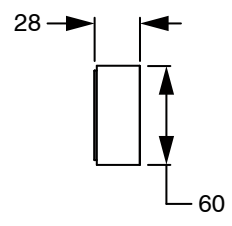

SUSSEX

**Sussex Pure Progressive Wall Basin Mixer System 250mm with Cirque Textured Handles
PVD Brushed Gold (3 Star) Lead Free
50537**

SPECIFICATIONS

Recommended Use	Residential;Commercial
Colour Finish	Brushed Gold
Primary Material	Lead Free Brass
Recommended Pressure Range	150 - 500 kPa as per AS3500
Max Continuous Working Temperature (deg C)	65
Min Continuous Working Temperature (deg C)	1

WARRANTY

Residential Use (Years)	40
Commercial Use (Years)	10

Please refer to Sussex Warranty page for full Terms and Conditions