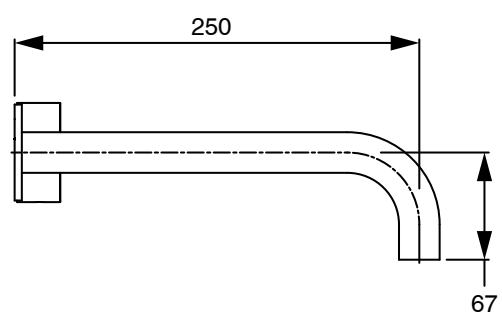

SUSSEX

**Sussex Pure Progressive Wall Basin Mixer System 250mm with Cirque Textured Handles
PVD Brushed Gold (3 Star) Lead Free
50537**

SPECIFICATIONS

Recommended Use	Residential;Commercial
Colour Finish	Brushed Gold
Primary Material	Lead Free Brass
Recommended Pressure Range	150 - 500 kPa as per AS3500
Max Continuous Working Temperature (deg C)	65
Min Continuous Working Temperature (deg C)	1

WARRANTY

Residential Use (Years)	40
Commercial Use (Years)	10

Please refer to Sussex Warranty page for full Terms and Conditions

Dimensions are nominal measurements only.

CLEANING RECOMMENDATIONS:

We recommend the use of soapy water or approved cleaners. This product should not be cleaned with abrasive materials. Damage caused by any improper treatment is not covered by the product warranty. Refer to Warranty Conditions

Disclaimer: Products in this specification manual must by regulation be installed by licensed and registered trade people. The manufacturer/distributor reserves the right to vary specifications or delete models from their range without prior notification. Dimensions are nominal measurements only. Dimensions and set-outs listed are correct at time of publication however the manufacturer/distributor takes no responsibility for printing errors.

Published 07/05/2026

To see the complete Sussex range go to www.reece.com.au