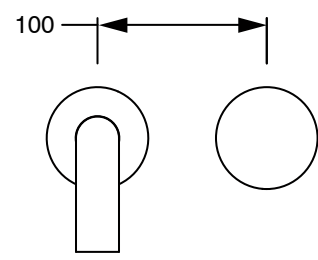

SUSSEX

**Sussex Pure Progressive Wall Basin Mixer System 250mm with Cirque Textured Handles
PVD Brushed Gold (3 Star) Lead Free
50537**

SPECIFICATIONS

Recommended Use	Residential;Commercial
Colour Finish	Brushed Gold
Primary Material	Lead Free Brass
Recommended Pressure Range	150 - 500 kPa as per AS3500
Max Continuous Working Temperature (deg C)	65
Min Continuous Working Temperature (deg C)	1

WARRANTY

Residential Use (Years)	40
Commercial Use (Years)	10

Please refer to Sussex Warranty page for full Terms and Conditions

Dimensions are nominal measurements only.

CLEANING RECOMMENDATIONS:

We recommend the use of soapy water or approved cleaners. This product should not be cleaned with abrasive materials. Damage caused by any improper treatment is not covered by the product warranty. Refer to Warranty Conditions

Disclaimer: Products in this specification manual must by regulation be installed by licensed and registered trade people. The manufacturer/distributor reserves the right to vary specifications or delete models from their range without prior notification. Dimensions are nominal measurements only. Dimensions and set-outs listed are correct at time of publication however the manufacturer/distributor takes no responsibility for printing errors.

Published 07/05/2026

To see the complete Sussex range go to www.reece.com.au