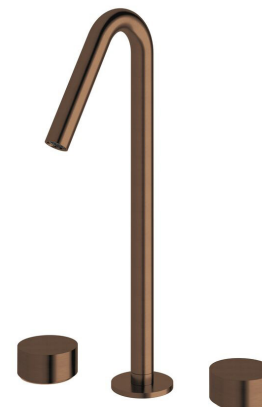

SUSSEX

Sussex Pure Vessel Basin Set PVD Brushed Bronze (5 Star) Lead Free

50706

SPECIFICATIONS

Recommended Use	Residential;Commercial
Colour Finish	Brushed Bronze
Primary Material	Lead Free Brass
Recommended Pressure Range	150 - 500 kPa as per AS3500
Max Continuous Working Temperature (deg C)	65
Min Continuous Working Temperature (deg C)	1

WARRANTY

Residential Use (Years)	40
Commercial Use (Years)	10

Please refer to Sussex Warranty page for full Terms and Conditions

Dimensions are nominal measurements only.

CLEANING RECOMMENDATIONS:

We recommend the use of soapy water or approved cleaners. This product should not be cleaned with abrasive materials. Damage caused by any improper treatment is not covered by the product warranty. Refer to Warranty Conditions

Disclaimer: Products in this specification manual must by regulation be installed by licensed and registered trade people. The manufacturer/distributor reserves the right to vary specifications or delete models from their range without prior notification. Dimensions are nominal measurements only. Dimensions and set-outs listed are correct at time of publication however the manufacturer/distributor takes no responsibility for printing errors.

Published 07/05/2026

To see the complete Sussex range go to www.reece.com.au