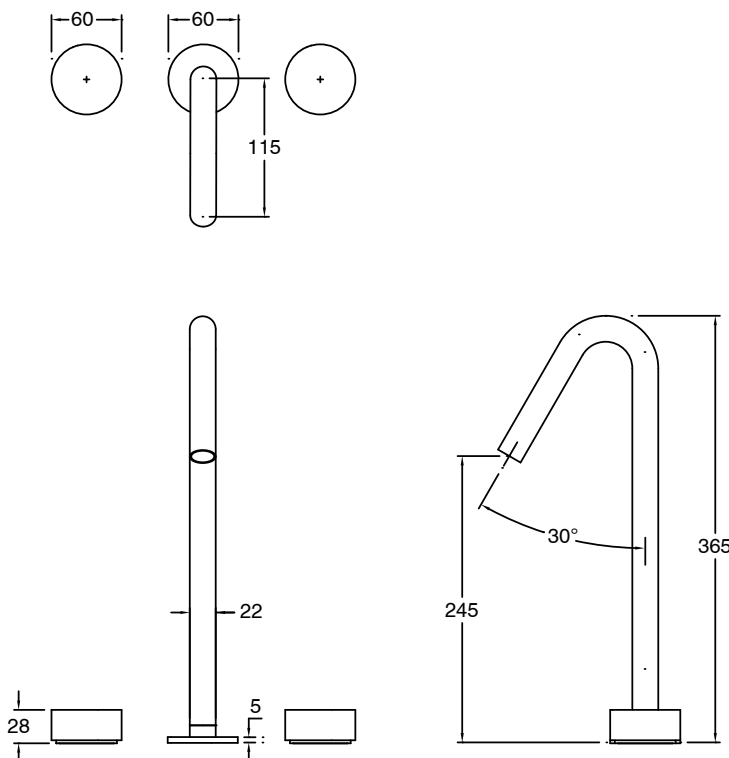

SUSSEX

Sussex Pure Vessel Basin Set PVD Brushed Bronze (5 Star) Lead Free

50706

SPECIFICATIONS

Recommended Use	Residential;Commercial
Colour Finish	Brushed Bronze
Primary Material	Lead Free Brass
Recommended Pressure Range	150 - 500 kPa as per AS3500
Max Continuous Working Temperature (deg C)	65
Min Continuous Working Temperature (deg C)	1

WARRANTY

Residential Use (Years)	40
Commercial Use (Years)	10

Please refer to Sussex Warranty page for full Terms and Conditions

Dimensions are nominal measurements only.

CLEANING RECOMMENDATIONS:

We recommend the use of soapy water or approved cleaners. This product should not be cleaned with abrasive materials. Damage caused by any improper treatment is not covered by the product warranty. Refer to Warranty Conditions

Disclaimer: Products in this specification manual must by regulation be installed by licensed and registered trade people. The manufacturer/distributor reserves the right to vary specifications or delete models from their range without prior notification. Dimensions are nominal measurements only. Dimensions and set-outs listed are correct at time of publication however the manufacturer/distributor takes no responsibility for printing errors.

Published 07/05/2026

To see the complete Sussex range go to www.reece.com.au