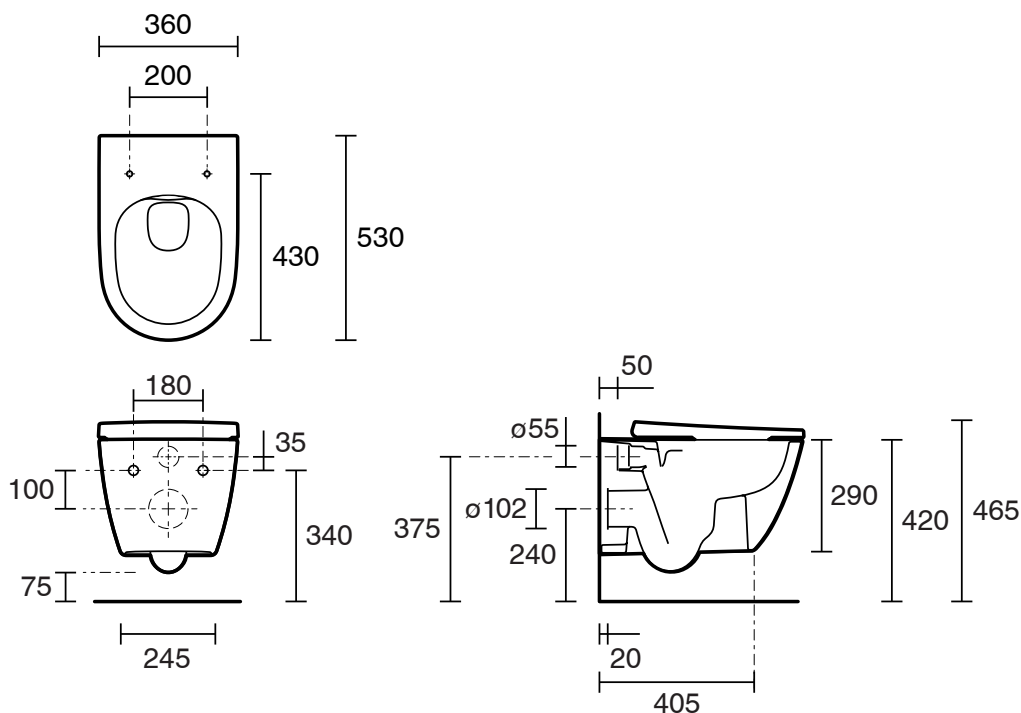

Roca Ona Wall Hung Rimless Pan with Soft Close Quick Release Toilet Seat White (4 Star)

10050

SPECIFICATIONS

Recommended Use	Residential;Commercial
Pan Material	Vitreous China
Rim Configuration	Rimless
Pan Outlet Type	P Trap
Pan Weight (kg)	24.5
Mounting	Wall
Toilet Seat Included	Yes

WARRANTY

Residential & Commercial Use (Years)	25
Spare Parts & Labour (Years)	1

Please refer to Roca Warranty page for full Terms and Conditions

Dimensions are nominal measurements only.

CLEANING RECOMMENDATIONS:

We recommend the use of soapy water or approved cleaners. This product should not be cleaned with abrasive materials. Damage caused by any improper treatment is not covered by the product warranty. Refer to Warranty Conditions

Disclaimer: Products in this specification manual must by regulation be installed by licensed and registered trade people. The manufacturer/distributor reserves the right to vary specifications or delete models from their range without prior notification. Dimensions are nominal measurements only. Dimensions and set-outs listed are correct at time of publication however the manufacturer/distributor takes no responsibility for printing errors.

Published 21/05/2026

To see the complete Roca range go to www.reece.com.au/bathrooms