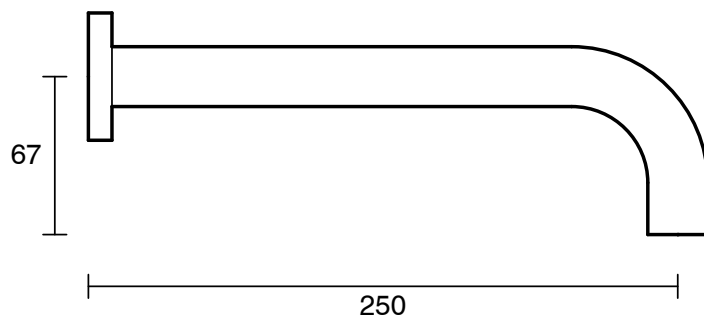

SUSSEX

Scala 25 Curved Bath Outlet 250mm PVD Matte Black Lead Free

51078

SPECIFICATIONS	
Recommended Use	Residential;Commercial
Colour Finish	Matte Black
Primary Material	Lead Free Brass
Recommended Pressure Range	150 - 500 kPa as per AS3500
Max Continuous Working Temperature (deg C)	65
Min Continuous Working Temperature (deg C)	1
WARRANTY	
Residential Use (Years)	40
Commercial Use (Years)	10
<i>Please refer to Sussex Warranty page for full Terms and Conditions</i>	