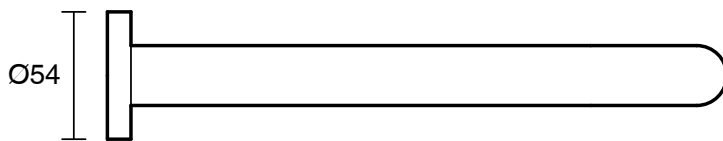

SUSSEX

Scala 25 Curved Bath Outlet 250mm PVD Matte Black Lead Free

51078

SPECIFICATIONS	
Recommended Use	Residential;Commercial
Colour Finish	Matte Black
Primary Material	Lead Free Brass
Recommended Pressure Range	150 - 500 kPa as per AS3500
Max Continuous Working Temperature (deg C)	65
Min Continuous Working Temperature (deg C)	1
WARRANTY	
Residential Use (Years)	40
Commercial Use (Years)	10
<i>Please refer to Sussex Warranty page for full Terms and Conditions</i>	