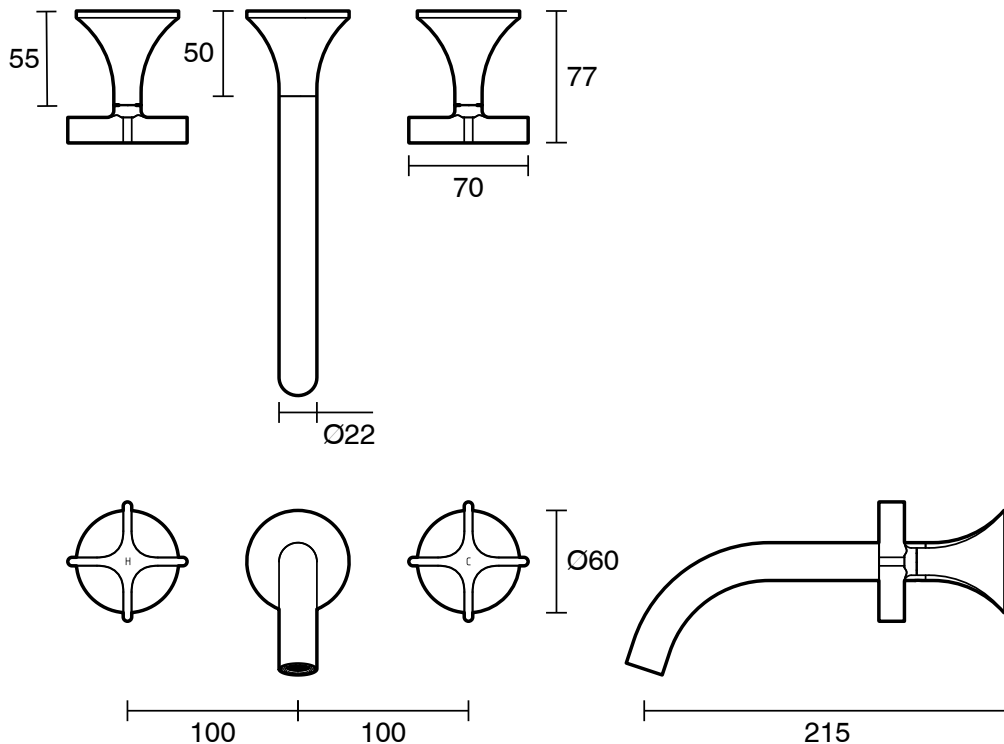

SUSSEX

Sussex Oria Cross Wall Bath Set 215mm PVD Brushed Gold

2266327

SPECIFICATIONS	
Recommended Use	Residential;Commercial
Colour Finish	Brushed Gold
Primary Material	DR Brass
Recommended Pressure Range	150 - 500 kPa as per AS3500
Max Continuous Working Temperature (deg C)	65
Min Continuous Working Temperature (deg C)	1
WARRANTY	
Residential Use (Years)	40
Commercial Use (Years)	10
<i>Please refer to Sussex Warranty page for full Terms and Conditions</i>	