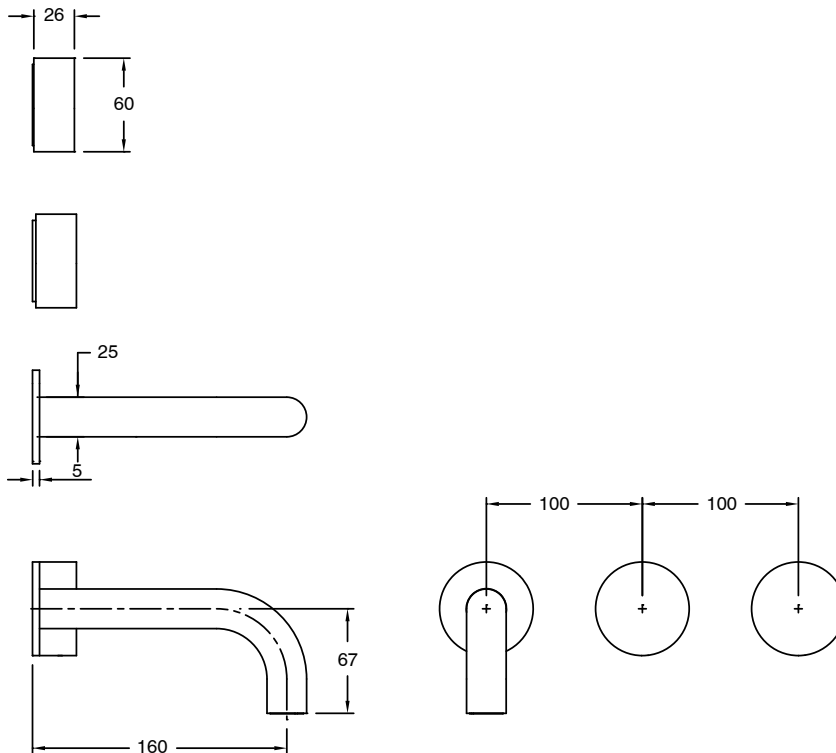

## Sussex Pure Wall Basin Hostess System 160mm with Diamond Textured Handles PVD Brushed Gold (3 Star) Lead Free 50771

SPECIFICATIONS	
Recommended Use	Residential;Commercial
Colour Finish	Brushed Gold
Primary Material	Lead Free Brass
Recommended Pressure Range	150 - 500 kPa as per AS3500
Max Continuous Working Temperature (deg C)	65
Min Continuous Working Temperature (deg C)	1
WARRANTY	
Residential Use (Years)	40
Commercial Use (Years)	10
<i>Please refer to Sussex Warranty page for full Terms and Conditions</i>	

Dimensions are nominal measurements only.