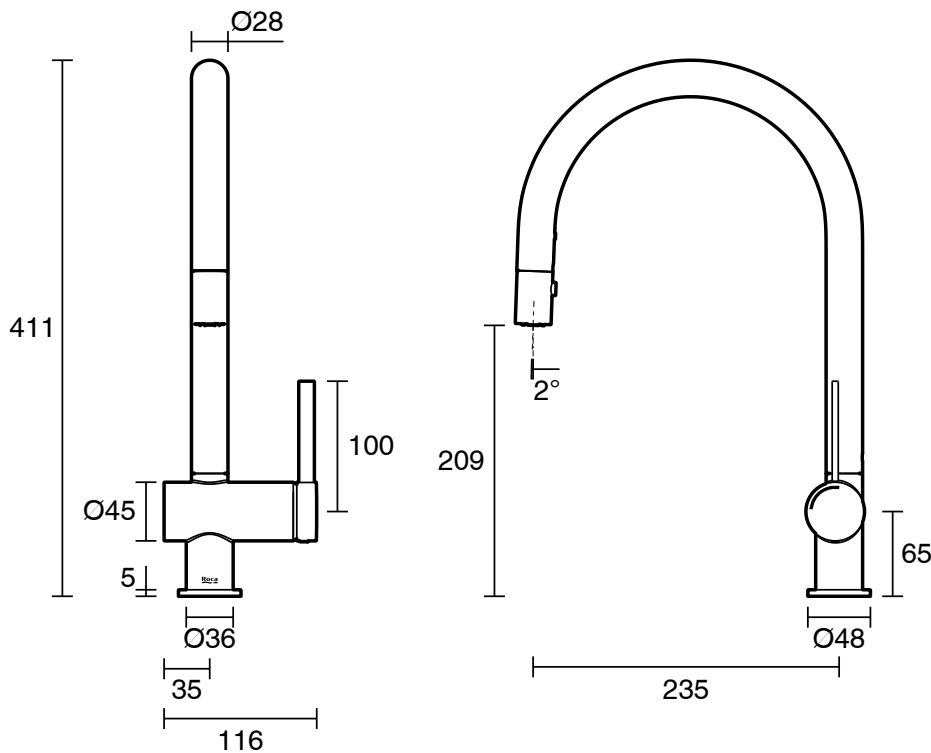

Roca Ona Gooseneck Pull Out Sink Mixer Tap 2 Function Matte Black (5 Star) Lead Free

13723

SPECIFICATIONS	
Recommended Use	Residential;Commercial
Colour Finish	Matte Black
Primary Material	Lead Free Brass
Recommended Pressure Range	150 - 500 kPa as per AS3500
Max Continuous Working Temperature (deg C)	65
Min Continuous Working Temperature (deg C)	5
WARRANTY	
Residential & Commercial Use (Years)	25
Spare Parts & Labour (Years)	1
<i>Please refer to Roca Warranty page for full Terms and Conditions</i>	

Disclaimer: Products in this specification manual must by regulation be installed by licensed and registered trade people. The manufacturer/distributor reserves the right to vary specifications or delete models from their range without prior notification. Dimensions are nominal measurements only. Dimensions and set-outs listed are correct at time of publication however the manufacturer/distributor takes no responsibility for printing errors.