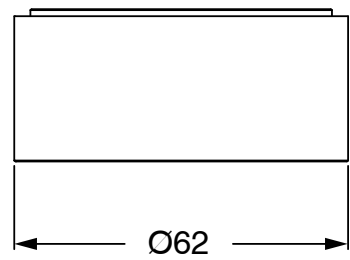

Dimensions are nominal measurements only.

CLEANING RECOMMENDATIONS:

We recommend the use of soapy water or approved cleaners. This product should not be cleaned with abrasive materials. Damage caused by any improper treatment is not covered by the product warranty. Refer to Warranty Conditions

Disclaimer: Products in this specification manual must by regulation be installed by licensed and registered trade people. The manufacturer/distributor reserves the right to vary specifications or delete models from their range without prior notification. Dimensions are nominal measurements only. Dimensions and set-outs listed are correct at time of publication however the manufacturer/distributor takes no responsibility for printing errors.

Published 14/05/2026

To see the complete Sussex range go to www.reece.com.au