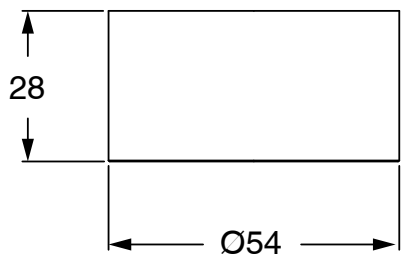

Dimensions are nominal measurements only.

CLEANING RECOMMENDATIONS:

We recommend the use of soapy water or approved cleaners. This product should not be cleaned with abrasive materials. Damage caused by any improper treatment is not covered by the product warranty. Refer to Warranty Conditions

Disclaimer: Products in this specification manual must by regulation be installed by licensed and registered trade people. The manufacturer/distributor reserves the right to vary specifications or delete models from their range without prior notification. Dimensions are nominal measurements only. Dimensions and set-outs listed are correct at time of publication however the manufacturer/distributor takes no responsibility for printing errors.

Published 14/05/2026

To see the complete Sussex range go to www.reece.com.au