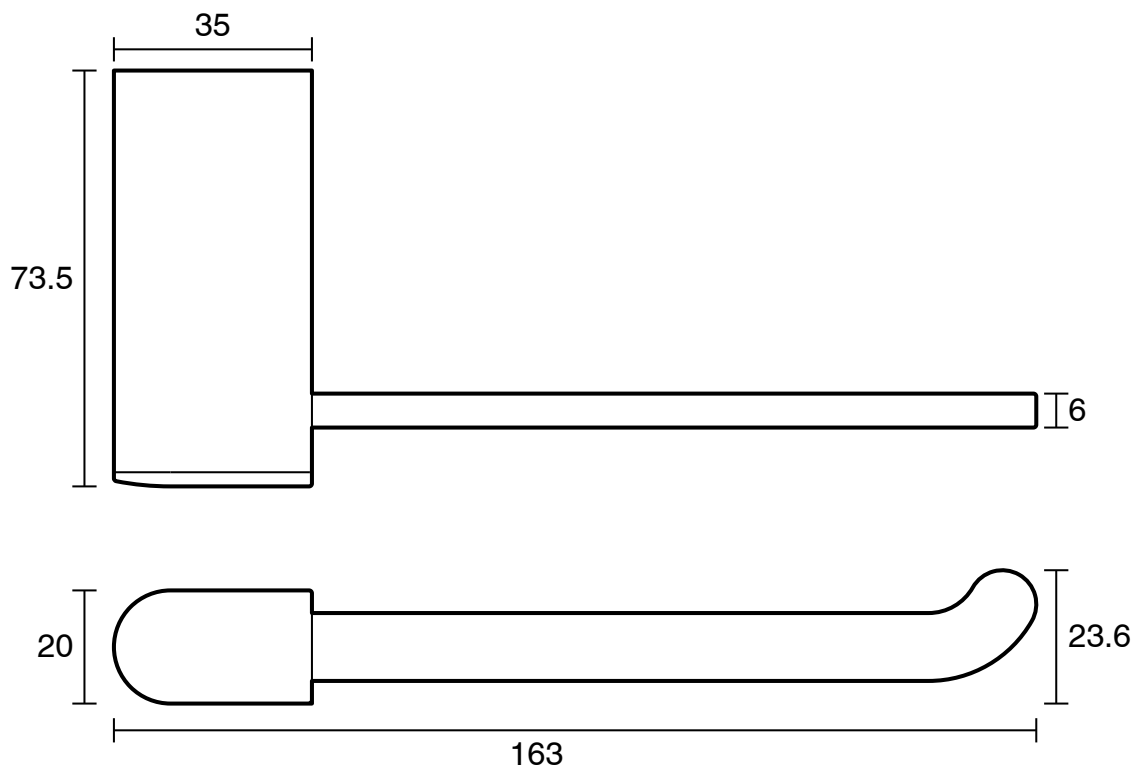

mizu

Mizu Soothe Toilet Roll Holder Brushed Gunmetal

2265123

SPECIFICATIONS	
Recommended Use	Residential;Commercial
Colour Finish	Brushed Gunmetal
Primary Material	Brass
WARRANTY	
Residential & Commercial Use (Years)	25
Spare Parts & Labour (Years)	1
<i>Please refer to Mizu Warranty page for full Terms and Conditions</i>	