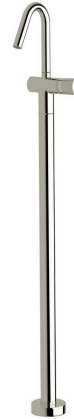

SUSSEX

Sussex Pure Floor Mounted Basin Mixer Tap Kit with Diamond Textured Handle Chrome (5 Star)

2264006

SPECIFICATIONS	
Recommended Use	Residential;Commercial
Colour Finish	Polished Chrome
Primary Material	DR Brass
Recommended Pressure Range	150 - 500 kPa as per AS3500
Max Continuous Working Temperature (deg C)	65
Min Continuous Working Temperature (deg C)	1
WARRANTY	
Residential Use (Years)	40
Commercial Use (Years)	10
<i>Please refer to Sussex Warranty page for full Terms and Conditions</i>	