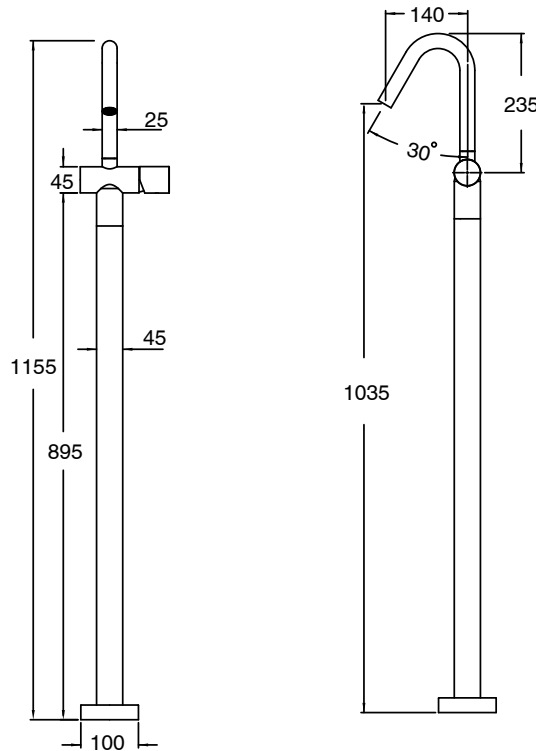

SUSSEX

Sussex Pure Floor Mounted Basin Mixer Tap Kit with Diamond Textured Handle Chrome (5 Star)

2264006

SPECIFICATIONS	
Recommended Use	Residential;Commercial
Colour Finish	Polished Chrome
Primary Material	DR Brass
Recommended Pressure Range	150 - 500 kPa as per AS3500
Max Continuous Working Temperature (deg C)	65
Min Continuous Working Temperature (deg C)	1
WARRANTY	
Residential Use (Years)	40
Commercial Use (Years)	10
<i>Please refer to Sussex Warranty page for full Terms and Conditions</i>	

Disclaimer: Products in this specification manual must by regulation be installed by licensed and registered trade people. The manufacturer/distributor reserves the right to vary specifications or delete models from their range without prior notification. Dimensions are nominal measurements only. Dimensions and set-outs listed are correct at time of publication however the manufacturer/distributor takes no responsibility for printing errors.