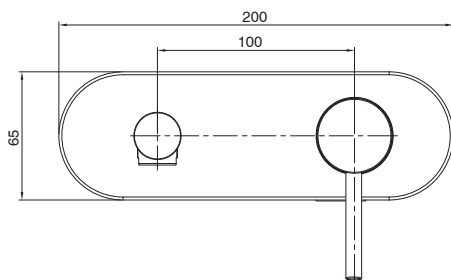

mizu

Mizu Drift MK2 Wall Bath Mixer Tap Set Trimset 200mm Brushed Gold

2263878

SPECIFICATIONS

Recommended Use	Residential;Commercial
Colour Finish	Brushed Gold
Primary Material	DR Brass
Recommended Pressure Range	150 - 500 kPa as per AS3500
Max Continuous Working Temperature (deg C)	65
Min Continuous Working Temperature (deg C)	5

WARRANTY

Residential & Commercial Use (Years)	25
Spare Parts & Labour (Years)	1

Please refer to Mizu Warranty page for full Terms and Conditions

Dimensions are nominal measurements only.

CLEANING RECOMMENDATIONS:

We recommend the use of soapy water or approved cleaners. This product should not be cleaned with abrasive materials. Damage caused by any improper treatment is not covered by the product warranty. Refer to Warranty Conditions

Disclaimer: Products in this specification manual must by regulation be installed by licensed and registered trade people. The manufacturer/distributor reserves the right to vary specifications or delete models from their range without prior notification. Dimensions are nominal measurements only. Dimensions and set-outs listed are correct at time of publication however the manufacturer/distributor takes no responsibility for printing errors.

Published 01/04/2026

To see the complete Mizu range go to www.reece.com.au

WaterMark
AS/NZS 3718
WM-022094