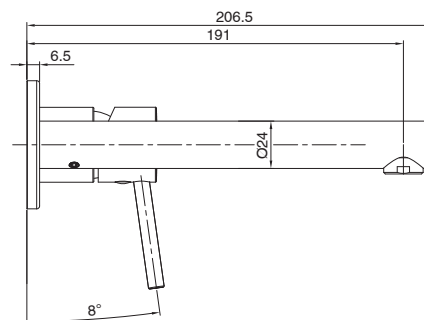

mizu

Mizu Drift MK2 Wall Bath Mixer Tap Set Trimset 200mm Brushed Gold

2263878

SPECIFICATIONS

Recommended Use	Residential;Commercial
Colour Finish	Brushed Gold
Primary Material	DR Brass
Recommended Pressure Range	150 - 500 kPa as per AS3500
Max Continuous Working Temperature (deg C)	65
Min Continuous Working Temperature (deg C)	5

WARRANTY

Residential & Commercial Use (Years)	25
Spare Parts & Labour (Years)	1

Please refer to Mizu Warranty page for full Terms and Conditions

Dimensions are nominal measurements only.

CLEANING RECOMMENDATIONS:

We recommend the use of soapy water or approved cleaners. This product should not be cleaned with abrasive materials. Damage caused by any improper treatment is not covered by the product warranty. Refer to Warranty Conditions

Disclaimer: Products in this specification manual must by regulation be installed by licensed and registered trade people. The manufacturer/distributor reserves the right to vary specifications or delete models from their range without prior notification. Dimensions are nominal measurements only. Dimensions and set-outs listed are correct at time of publication however the manufacturer/distributor takes no responsibility for printing errors.

Published 01/04/2026

To see the complete Mizu range go to www.reece.com.au

WaterMark
AS/NZS 3718
WM-022094