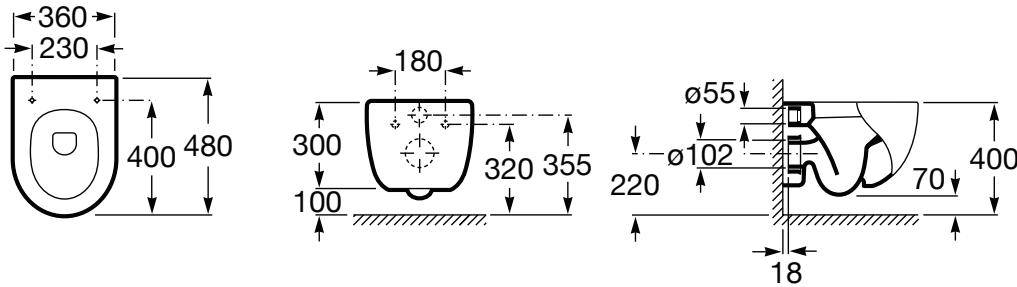

Roca Meridian Wall Pan with Soft Close Seat Quick Release MK2 White/Chrome (4 Star)

9504671

SPECIFICATIONS	
Recommended Use	Residential;Commercial
Pan Material	Vitreous China
Rim Configuration	Box
Pan Outlet Type	P Trap
Pan Weight (kg)	27
Mounting	Wall
Toilet Seat Included	Yes
WARRANTY	
Residential & Commercial Use (Years)	25
Spare Parts & Labour (Years)	1
<i>Please refer to Roca Warranty page for full Terms and Conditions</i>	

Disclaimer: Products in this specification manual must by regulation be installed by licensed and registered trade people. The manufacturer/distributor reserves the right to vary specifications or delete models from their range without prior notification. Dimensions are nominal measurements only. Dimensions and set-outs listed are correct at time of publication however the manufacturer/distributor takes no responsibility for printing errors.