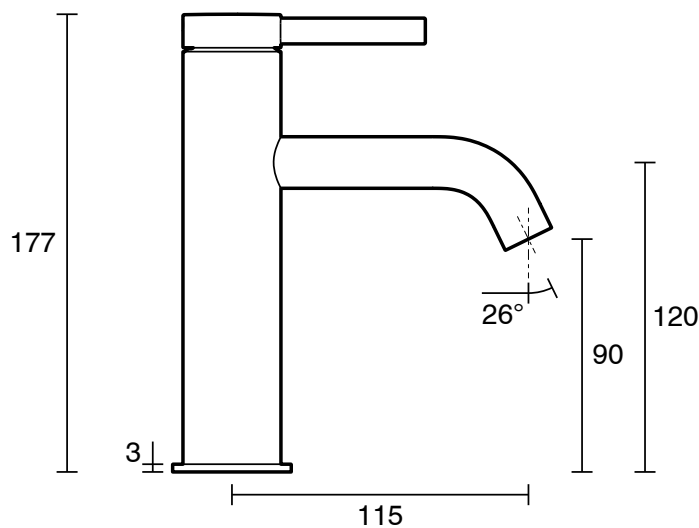

## Roca Ona Basin Mixer Tap Brushed Nickel (6 Star) Lead Free

13484

SPECIFICATIONS	
Recommended Use	Residential;Commercial
Colour Finish	Brushed Nickel
Primary Material	Lead Free Brass
Recommended Pressure Range	150 - 500 kPa as per AS3500
Max Continuous Working Temperature (deg C)	65
Min Continuous Working Temperature (deg C)	5
WARRANTY	
Residential & Commercial Use (Years)	25
Spare Parts & Labour (Years)	1
<i>Please refer to Roca Warranty page for full Terms and Conditions</i>	

Dimensions are nominal measurements only.