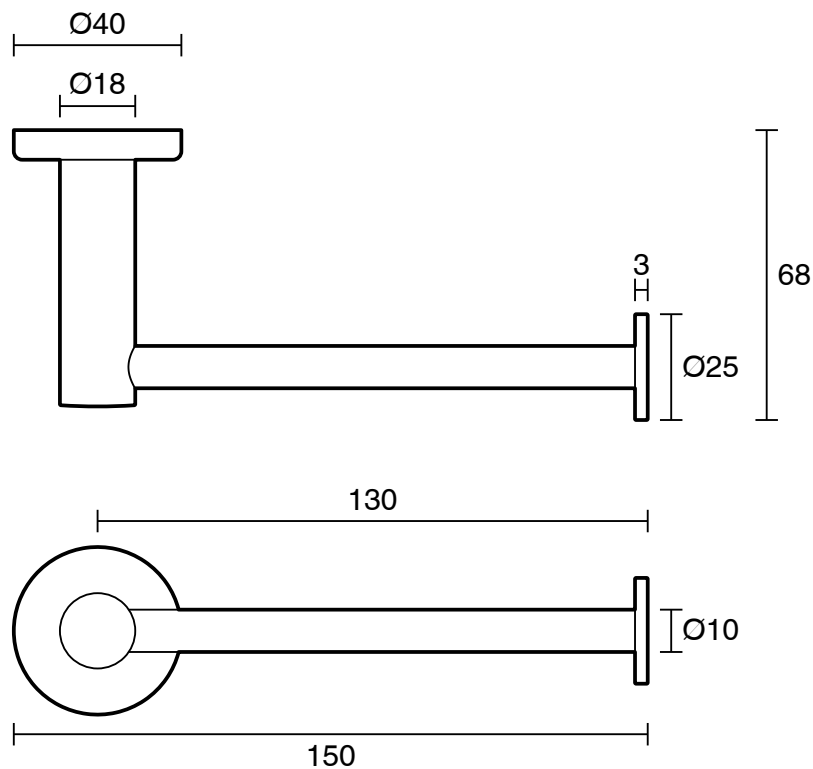

mizu

Mizu Drift Straight Toilet Roll Holder Brushed Gold

2202625

SPECIFICATIONS	
Recommended Use	Residential;Commercial
Colour Finish	Brushed Gold
Primary Material	DR Brass
WARRANTY	
Residential & Commercial Use (Years)	25
Spare Parts & Labour (Years)	1
<i>Please refer to Mizu Warranty page for full Terms and Conditions</i>	

Disclaimer: Products in this specification manual must by regulation be installed by licensed and registered trade people. The manufacturer/distributor reserves the right to vary specifications or delete models from their range without prior notification. Dimensions are nominal measurements only. Dimensions and set-outs listed are correct at time of publication however the manufacturer/distributor takes no responsibility for printing errors.