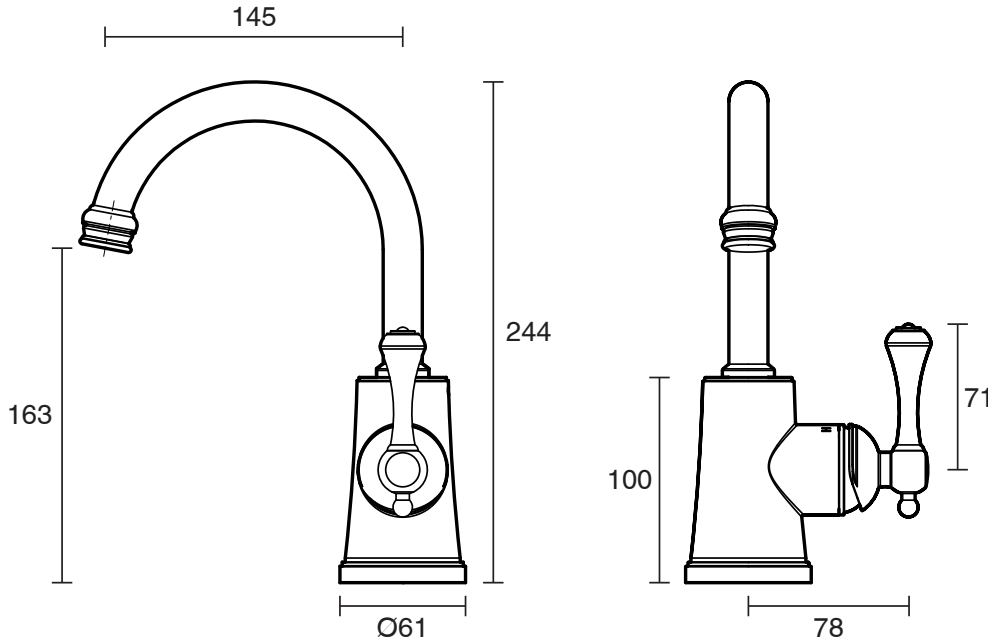

KADO

Kado Era Basin Mixer Brushed Nickel (5 Star)

9512086

| SPECIFICATIONS | |
|---|------------------------|
| Recommended Use | Residential;Commercial |
| Colour | Brushed Nickel |
| Finish | Brushed |
| Material | DR Brass |
| Recommended Pressure Range | 150 - 500 kPa |
| Maximum Continuous Working Temperature | 80 deg C |
| Suitable for Storage Tank Hot Water | Yes |
| Suitable for Continuous Flow Hot Water | Yes |
| Suitable for Gravity Feed Hot Water | No |
| WARRANTY | |
| Residential & Commercial Use (Years) | 25 |
| Spare Parts & Labour (Years) | 1 |
| <i>Please refer to Kado Warranty Page for full Terms and Conditions</i> | |