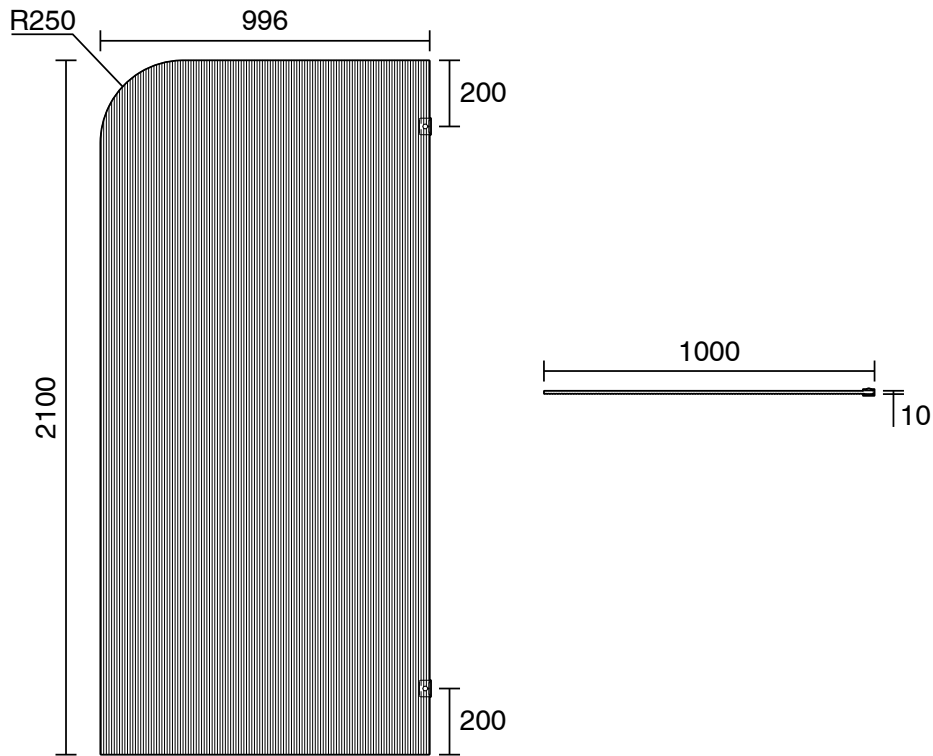

KADO

Kado Lux Frameless Curved Right Fluted Panel with Wall Clips 1000mm Matte Black

1710095

SPECIFICATIONS	
Recommended Use	Residential;Commercial
Colour Finish	Matte Black;Clear
Primary Material	Glass
Frame Configuration	Frameless
Screen Shape	Curved
Screen Appearance	Fluted
Screen Fixing	Clips
Mounting	Wall
WARRANTY	
Residential & Commercial Use (Years)	7
Spare Parts & Labour (Years)	1
<i>Please refer to Kado Warranty Page for full Terms and Conditions</i>	