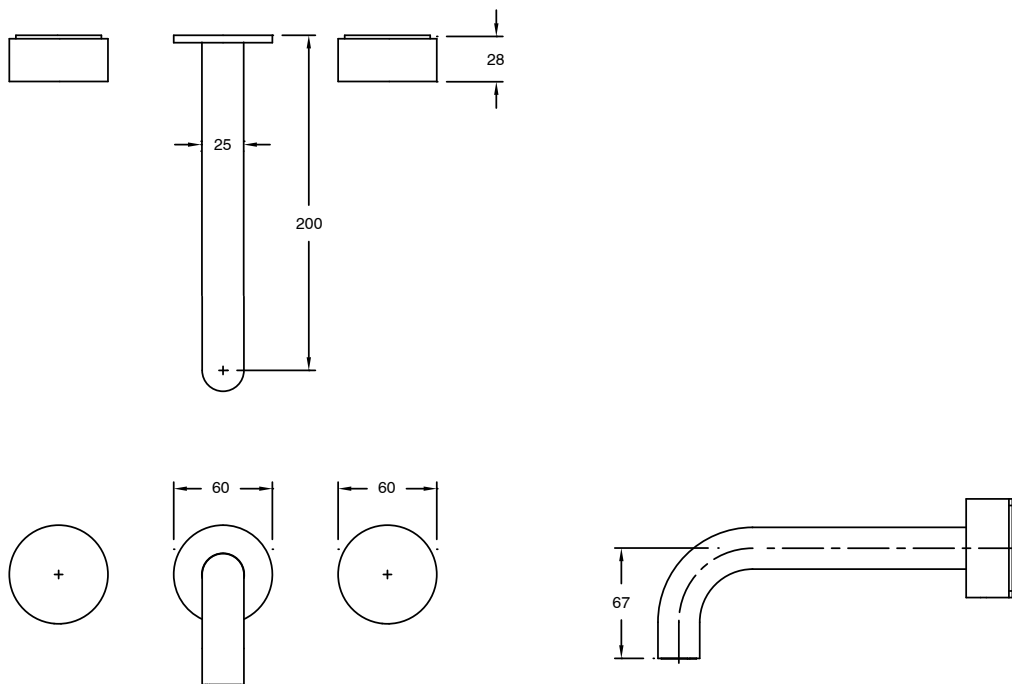

SUSSEX

Sussex Pure Bath Set 200mm with Cirque Textured Handles Chrome Lead Free

47094

SPECIFICATIONS

Recommended Use	Residential;Commercial
Colour Finish	Polished Chrome
Primary Material	Lead Free Brass
Recommended Pressure Range	150 - 500 kPa as per AS3500
Max Continuous Working Temperature (deg C)	65
Min Continuous Working Temperature (deg C)	1

WARRANTY

Residential Use (Years)	40
Commercial Use (Years)	10

Please refer to Sussex Warranty page for full Terms and Conditions

Dimensions are nominal measurements only.

CLEANING RECOMMENDATIONS:

We recommend the use of soapy water or approved cleaners. This product should not be cleaned with abrasive materials. Damage caused by any improper treatment is not covered by the product warranty. Refer to Warranty Conditions

Disclaimer: Products in this specification manual must by regulation be installed by licensed and registered trade people. The manufacturer/distributor reserves the right to vary specifications or delete models from their range without prior notification. Dimensions are nominal measurements only. Dimensions and set-outs listed are correct at time of publication however the manufacturer/distributor takes no responsibility for printing errors.

Published 14/05/2026

To see the complete Sussex range go to www.reece.com.au