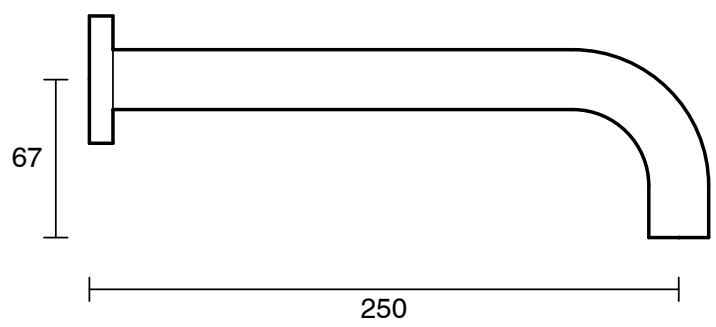

SUSSEX

Scala 25 Wall Outlet Curved 250mm PVD Brushed Gunmetal (6 Star) Lead Free

51166

SPECIFICATIONS

Recommended Use	Residential;Commercial
Colour Finish	Brushed Gunmetal
Primary Material	Lead Free Brass
Recommended Pressure Range	150 - 500 kPa as per AS3500
Max Continuous Working Temperature (deg C)	65
Min Continuous Working Temperature (deg C)	1

WARRANTY

Residential Use (Years)	40
Commercial Use (Years)	10

Please refer to Sussex Warranty page for full Terms and Conditions

Dimensions are nominal measurements only.

CLEANING RECOMMENDATIONS:

We recommend the use of soapy water or approved cleaners. This product should not be cleaned with abrasive materials. Damage caused by any improper treatment is not covered by the product warranty. Refer to Warranty Conditions

Disclaimer: Products in this specification manual must by regulation be installed by licensed and registered trade people. The manufacturer/distributor reserves the right to vary specifications or delete models from their range without prior notification. Dimensions are nominal measurements only. Dimensions and set-outs listed are correct at time of publication however the manufacturer/distributor takes no responsibility for printing errors.

Published 30/04/2026

To see the complete Sussex range go to www.reece.com.au