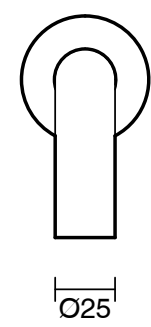

SUSSEX

Scala 25 Wall Outlet Curved 250mm PVD Brushed Gunmetal (6 Star) Lead Free

51166

SPECIFICATIONS

Recommended Use	Residential;Commercial
Colour Finish	Brushed Gunmetal
Primary Material	Lead Free Brass
Recommended Pressure Range	150 - 500 kPa as per AS3500
Max Continuous Working Temperature (deg C)	65
Min Continuous Working Temperature (deg C)	1

WARRANTY

Residential Use (Years)	40
Commercial Use (Years)	10

Please refer to Sussex Warranty page for full Terms and Conditions