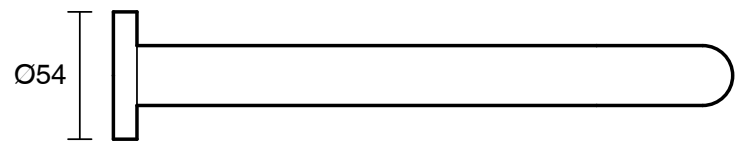

SUSSEX

Scala 25 Wall Outlet Curved 250mm PVD Brushed Gunmetal (6 Star) Lead Free

51166

SPECIFICATIONS

Recommended Use	Residential;Commercial
Colour Finish	Brushed Gunmetal
Primary Material	Lead Free Brass
Recommended Pressure Range	150 - 500 kPa as per AS3500
Max Continuous Working Temperature (deg C)	65
Min Continuous Working Temperature (deg C)	1

WARRANTY

Residential Use (Years)	40
Commercial Use (Years)	10

Please refer to Sussex Warranty page for full Terms and Conditions

Dimensions are nominal measurements only.

CLEANING RECOMMENDATIONS:

We recommend the use of soapy water or approved cleaners. This product should not be cleaned with abrasive materials. Damage caused by any improper treatment is not covered by the product warranty. Refer to Warranty Conditions

Disclaimer: Products in this specification manual must by regulation be installed by licensed and registered trade people. The manufacturer/distributor reserves the right to vary specifications or delete models from their range without prior notification. Dimensions are nominal measurements only. Dimensions and set-outs listed are correct at time of publication however the manufacturer/distributor takes no responsibility for printing errors.

Published 30/04/2026

To see the complete Sussex range go to www.reece.com.au