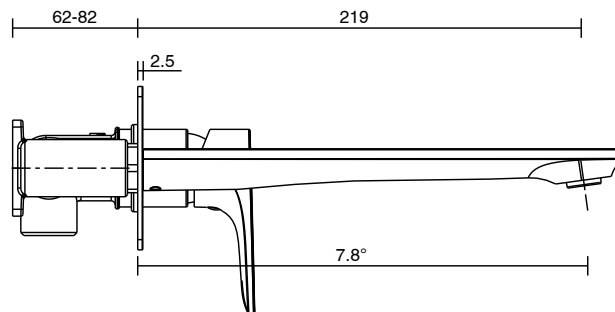

mizu

Mizu Silk Wall Bath Mixer Trimset 220mm Matte Black

9510759

SPECIFICATIONS

Recommended Use	Residential;Commercial
Colour Finish	Matte Black
Primary Material	DR Brass
Recommended Pressure Range	150 - 500 kPa as per AS3500
Max Continuous Working Temperature (deg C)	65
Min Continuous Working Temperature (deg C)	5

WARRANTY

Residential & Commercial Use (Years)	25
Spare Parts & Labour (Years)	1

Please refer to Mizu Warranty page for full Terms and Conditions

Dimensions are nominal measurements only.

CLEANING RECOMMENDATIONS:

We recommend the use of soapy water or approved cleaners. This product should not be cleaned with abrasive materials. Damage caused by any improper treatment is not covered by the product warranty. Refer to Warranty Conditions

Disclaimer: Products in this specification manual must by regulation be installed by licensed and registered trade people. The manufacturer/distributor reserves the right to vary specifications or delete models from their range without prior notification. Dimensions are nominal measurements only. Dimensions and set-outs listed are correct at time of publication however the manufacturer/distributor takes no responsibility for printing errors.

Published 01/04/2026

To see the complete Mizu range go to www.reece.com.au

WaterMark
AS/NZS 3718
WM-022094