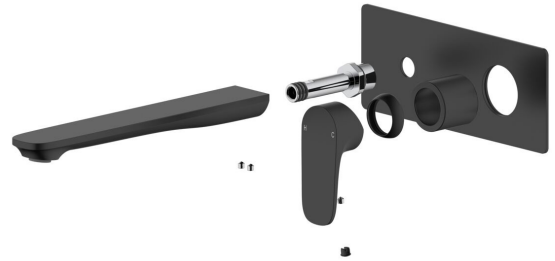

mizu

Mizu Silk Wall Bath Mixer Trimset 220mm Matte Black

9510759

SPECIFICATIONS

Recommended Use	Residential;Commercial
Colour Finish	Matte Black
Primary Material	DR Brass
Recommended Pressure Range	150 - 500 kPa as per AS3500
Max Continuous Working Temperature (deg C)	65
Min Continuous Working Temperature (deg C)	5

WARRANTY

Residential & Commercial Use (Years)	25
Spare Parts & Labour (Years)	1

Please refer to Mizu Warranty page for full Terms and Conditions

Dimensions are nominal measurements only.

CLEANING RECOMMENDATIONS:

We recommend the use of soapy water or approved cleaners. This product should not be cleaned with abrasive materials. Damage caused by any improper treatment is not covered by the product warranty. Refer to Warranty Conditions

Disclaimer: Products in this specification manual must by regulation be installed by licensed and registered trade people. The manufacturer/distributor reserves the right to vary specifications or delete models from their range without prior notification. Dimensions are nominal measurements only. Dimensions and set-outs listed are correct at time of publication however the manufacturer/distributor takes no responsibility for printing errors.

Published 01/04/2026

To see the complete Mizu range go to www.reece.com.au

WaterMark
AS/NZS 3718
WM-022094