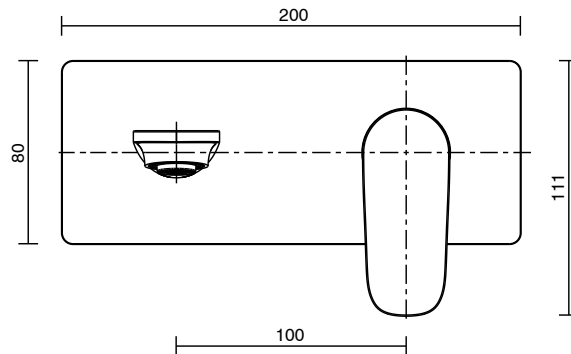

mizu

Mizu Silk Wall Bath Mixer Trimset 220mm Matte Black

9510759

SPECIFICATIONS

Recommended Use	Residential;Commercial
Colour Finish	Matte Black
Primary Material	DR Brass
Recommended Pressure Range	150 - 500 kPa as per AS3500
Max Continuous Working Temperature (deg C)	65
Min Continuous Working Temperature (deg C)	5

WARRANTY

Residential & Commercial Use (Years)	25
Spare Parts & Labour (Years)	1

Please refer to Mizu Warranty page for full Terms and Conditions

Dimensions are nominal measurements only.

CLEANING RECOMMENDATIONS:

We recommend the use of soapy water or approved cleaners. This product should not be cleaned with abrasive materials. Damage caused by any improper treatment is not covered by the product warranty. Refer to Warranty Conditions

Disclaimer: Products in this specification manual must by regulation be installed by licensed and registered trade people. The manufacturer/distributor reserves the right to vary specifications or delete models from their range without prior notification. Dimensions are nominal measurements only. Dimensions and set-outs listed are correct at time of publication however the manufacturer/distributor takes no responsibility for printing errors.

Published 01/04/2026

To see the complete Mizu range go to www.reece.com.au

WaterMark
AS/NZS 3718
WM-022094