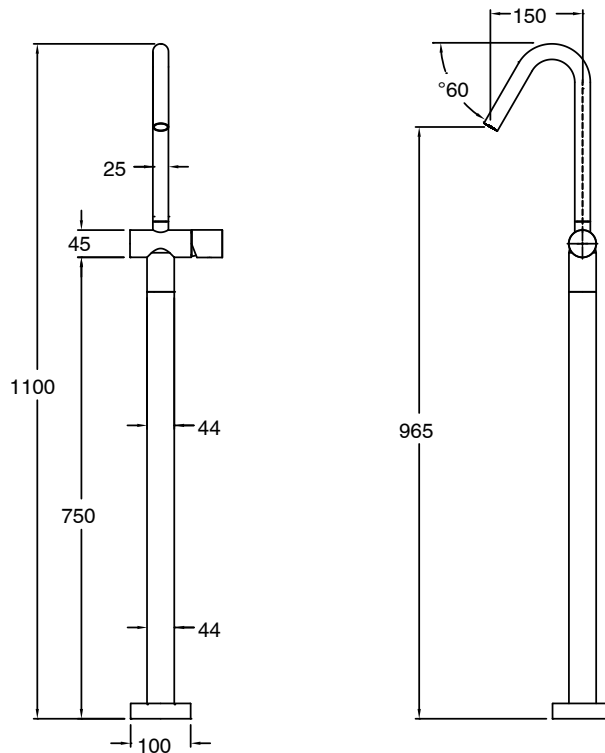

SUSSEX

**Sussex Pure Floor Mounted Bath Mixer Tap Trimset with Diamond Textured Handle
PVD Brushed Nickel
9511615**

SPECIFICATIONS

Recommended Use	Residential;Commercial
Colour Finish	Brushed Nickel
Primary Material	DR Brass
Recommended Pressure Range	150 - 500 kPa as per AS3500
Max Continuous Working Temperature (deg C)	65
Min Continuous Working Temperature (deg C)	1

WARRANTY

Residential Use (Years)	40
Commercial Use (Years)	10

Please refer to Sussex Warranty page for full Terms and Conditions

Dimensions are nominal measurements only.

CLEANING RECOMMENDATIONS:

We recommend the use of soapy water or approved cleaners. This product should not be cleaned with abrasive materials. Damage caused by any improper treatment is not covered by the product warranty. Refer to Warranty Conditions

Disclaimer: Products in this specification manual must by regulation be installed by licensed and registered trade people. The manufacturer/distributor reserves the right to vary specifications or delete models from their range without prior notification. Dimensions are nominal measurements only. Dimensions and set-outs listed are correct at time of publication however the manufacturer/distributor takes no responsibility for printing errors.

Published 21/04/2026

To see the complete Sussex range go to www.reece.com.au