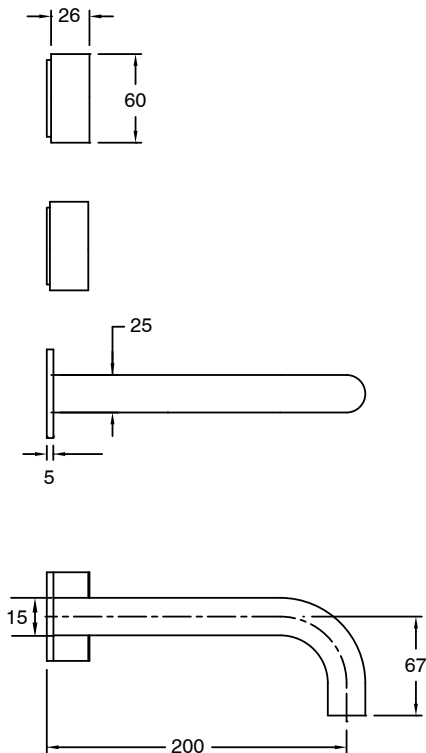

## Sussex Pure Wall Basin Hostess System 200mm with Linear Textured Handles PVD Brushed Bronze (3 Star) Lead Free 50822

Dimensions are nominal measurements only.