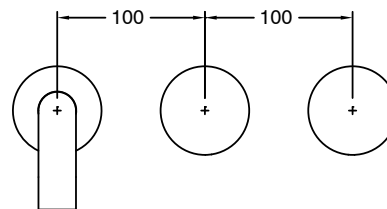

## Sussex Pure Wall Basin Hostess System 200mm with Linear Textured Handles PVD Brushed Bronze (3 Star) Lead Free 50822

Dimensions are nominal measurements only.