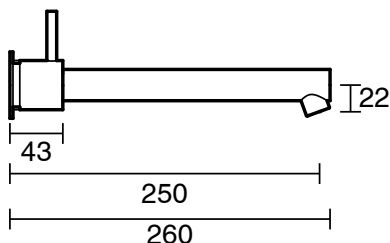

## Scala Straight Wall Basin Set 250mm PVD Brushed Platinum Gold (5 Star) Lead Free

52503

### WARRANTY

Residential Use (Years)	40
Commercial Use (Years)	10

Please refer to Sussex Warranty page for full Terms and Conditions

Ø40

Ø25

Dimensions are nominal measurements only.