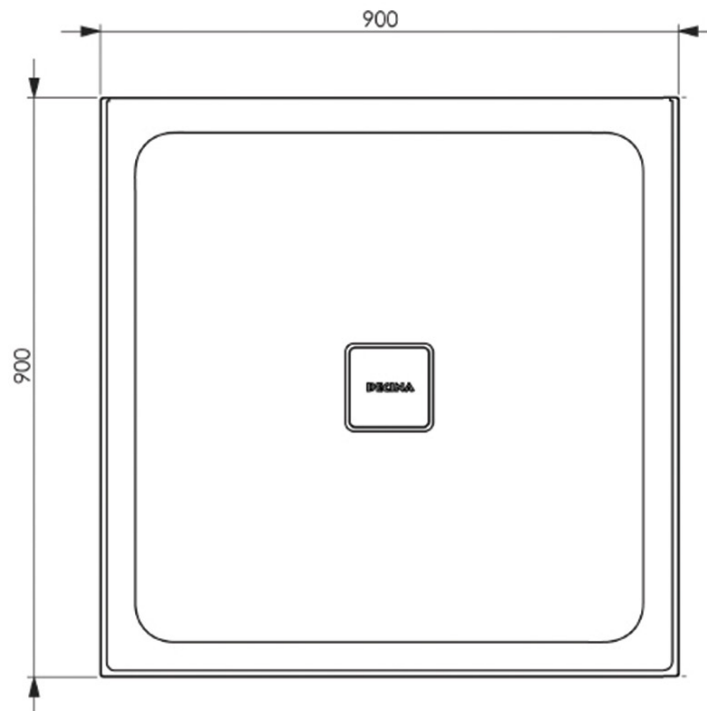

Posh Bristol Luna Shower Base 900mm x 900mm Centre Outlet 3 Tiling Bead

2009277

SPECIFICATIONS

Recommended Use	Residential;Commercial
Material	PVC
Colour	White
Waste Position	Centre

WARRANTY

Residential & Commercial Use (Years)	7
Spare Parts & Labour (Years)	1

Please refer to Posh Warranty Page for full Terms and Conditions

Dimensions are nominal measurements only.

CLEANING RECOMMENDATIONS:

We recommend the use of soapy water or approved cleaners. This product should not be cleaned with abrasive materials. Damage caused by any improper treatment is not covered by the product warranty. Refer to Warranty Conditions

Disclaimer: Products in this specification manual must by regulation be installed by licensed and registered trade people. The manufacturer/distributor reserves the right to vary specifications or delete models from their range without prior notification. Dimensions are nominal measurements only. Dimensions and set-outs listed are correct at time of publication however the manufacturer/distributor takes no responsibility for printing errors.

Published 01/04/2026

To see the complete Posh range go to
www.reece.com.au