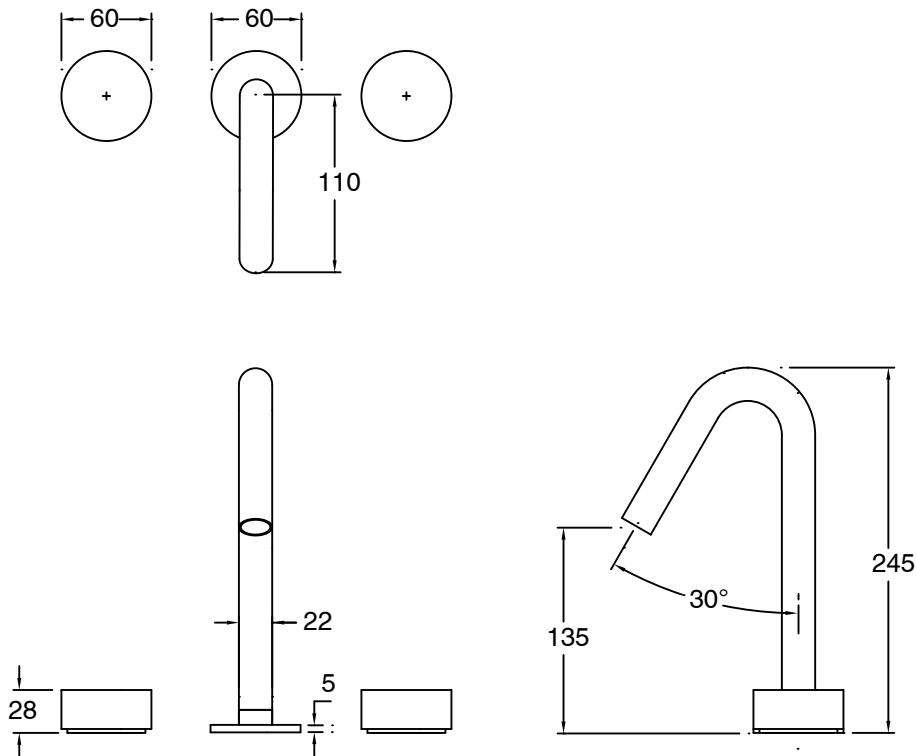

SUSSEX

Sussex Pure Basin Set Chrome (5 Star)

2263294

SPECIFICATIONS

Recommended Use	Residential;Commercial
Colour Finish	Polished Chrome
Primary Material	DR Brass
Recommended Pressure Range	150 - 500 kPa as per AS3500
Max Continuous Working Temperature (deg C)	65
Min Continuous Working Temperature (deg C)	1

WARRANTY

Residential Use (Years)	40
Commercial Use (Years)	10

Please refer to Sussex Warranty page for full Terms and Conditions

Dimensions are nominal measurements only.

CLEANING RECOMMENDATIONS:

We recommend the use of soapy water or approved cleaners. This product should not be cleaned with abrasive materials. Damage caused by any improper treatment is not covered by the product warranty. Refer to Warranty Conditions

Disclaimer: Products in this specification manual must by regulation be installed by licensed and registered trade people. The manufacturer/distributor reserves the right to vary specifications or delete models from their range without prior notification. Dimensions are nominal measurements only. Dimensions and set-outs listed are correct at time of publication however the manufacturer/distributor takes no responsibility for printing errors.

Published 16/04/2026

To see the complete Sussex range go to www.reece.com.au